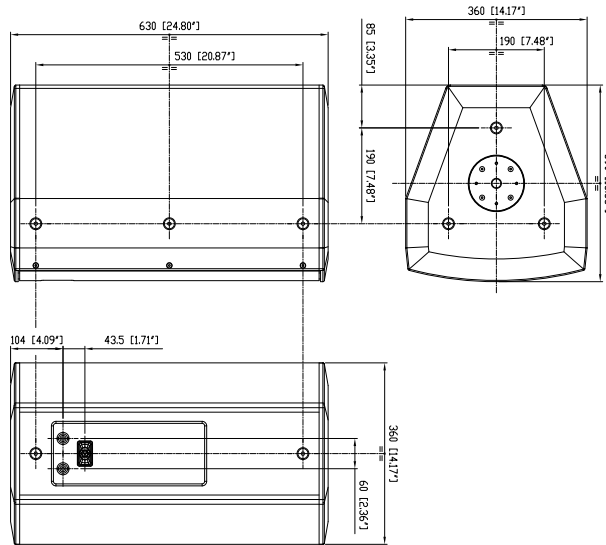

C 5212-94

TWO-WAY PASSIVE SPEAKER

C5212 NEW

Line Art 2D

TECHNICAL SPECIFICATIONS

Acoustical specifications	Frequency Response (-10dB)	54 Hz ÷ 20000 Hz
	Max SPL @ 1m	132 dB
	Horizontal coverage angle	90°
	Vertical coverage angle	40°
	Directivity index Q	13
	System Sensitivity	99 dB
Power section	Amplification	Full Range
	Nominal Impedance	8 ohm
	Power Handling	500 W
	Peak Power Handling	2000 W PEAK
	Protections	Dynamic active mosfet
	Crossover Frequencies	1200 Hz
Transducers	Recommended Amplifiers	QPS 10K, QPS 6.0K, IPS 5.0K, IPS 2.5K, IPS 1.5K
	Compression Driver	1.4", 2.5" v.c
Input/Output section	Woofer	12", 3.0" v.c
	Input connectors	Speakon® NL4
Standard compliance	Output connectors	Speakon® NL4
	Safety agency	CE compliant
Physical specifications	Cabinet/Case Material	Baltic birch plywood
	Hardware	14 x M10, multiplates (top and bottom)
	Pole mount/Cap	M20 thread
	Grille	Steel with robust double mesh polyester clothing
	Color	Black
Size	Height	630 mm / 24.8 inches
	Width	360 mm / 14.17 inches
	Depth	390 mm / 15.35 inches
	Weight	29 kg / 63.93 lbs