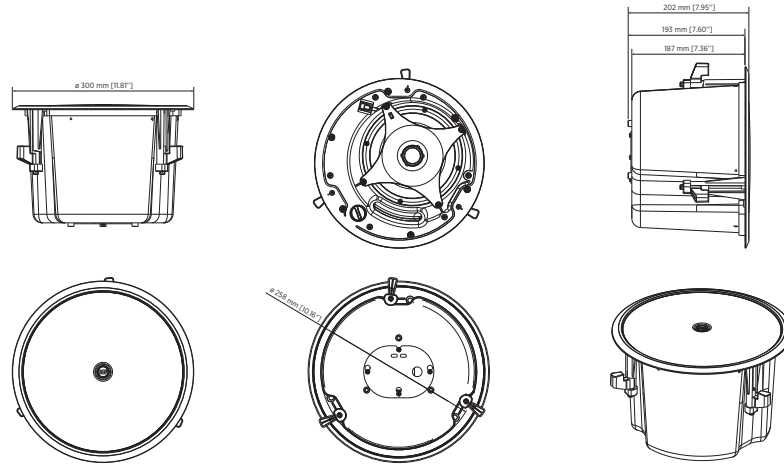

CMR 60T

TWO-WAY CEILING MONITOR SPEAKER

Line Art 2D

TECHNICAL SPECIFICATIONS

Acoustical specifications	Frequency Response (-10dB)	70 Hz - 20000 Hz
	Max SPL @ 1m	114 dB
	Coverage angle	130°
	System Sensitivity	89 dB
Power section	Amplification	Full Range
	Nominal Impedance	8 ohm
	Power Handling	80 W RMS
	Peak Power Handling	320 W PEAK
	Protections	Bulb lamp
	Crossover Frequencies	2500
Transducers	Recommended Amplifiers	DMA 504, DMA 162, DMA 82, DMA 162P
	Dome Tweeter	1 x 1.0" neo, 1.0" v.c
Input/Output section	Woofer	1 x 6.5", 1.2" v.c
	Input connectors	Euroblock
	Output connectors	Euroblock
	Constant Voltage Transformer	70/100 V
	Power selection 1	80 W - 125 ohm
	Power selection 2	40 W - 250 ohm
	Power selection 3	20 W - 500 ohm
Standard compliance	Power selection 4	10 W - 1000 ohm
	Power selection 5	5 W - 2000 ohm
	Safety agency	CE compliant, UL 1480A