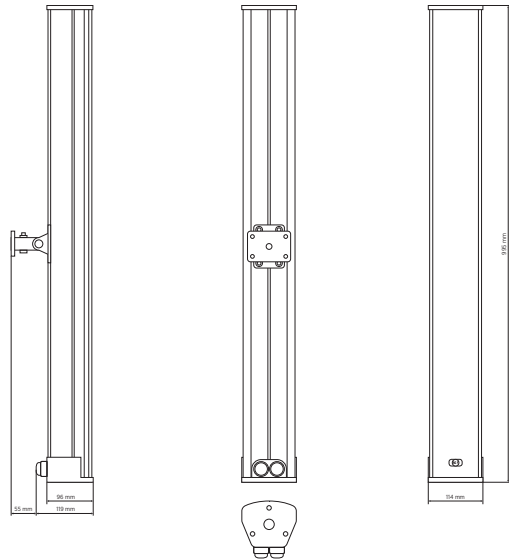

CS 6940EN

TWO-WAY COLUMN SPEAKER

Line Art 2D

TECHNICAL SPECIFICATIONS

Acoustical specifications	Frequency Response (-10dB) 140 Hz ÷ 20000 Hz Max SPL @ 1m 109 dB Max SPL @ 4m 97 dB Horizontal coverage angle 194° Vertical coverage angle 30° System Sensitivity 95 dB System Sensitivity 1W @ 4m 83 dB
Power section	Amplification Full Range Power Handling 40 W Peak Power Handling 160 W PEAK Protections Thermal fuse Recommended Amplifiers DXT 3000, DXT 4000, DXT 7000
Transducers	Dome Tweeter 1 x 0.75" Fullrange 8 x 3.0"
Input/Output section	Input connectors Ceramic screw terminals Output connectors Ceramic screw terminals Constant Voltage Transformer 70/100 V Power selection 1 40 W - 250 ohm Power selection 2 20 W - 500 ohm Power selection 3 10 W - 1000 ohm Power selection 4 5 W - 2000 ohm Power selection 5 2.5 W - 4000 ohm
Standard compliance	IP protection grade IP 66 Safety agency CE compliant EN54-24 certified Yes CPR number 1488-CPR-0490/W
Physical specifications	Cabinet/Case Material Aluminum Grille Aluminium Color White - RAL 9003