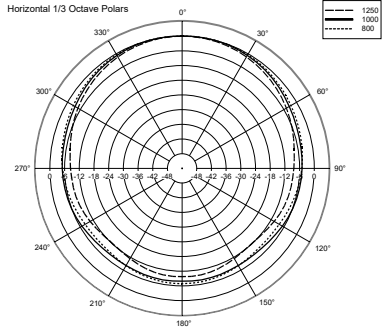

DP 4

INDOOR/OUTDOOR SOUND PROJECTOR

ACOUSTIC MEASUREMENTS

DP 4

INDOOR/OUTDOOR SOUND PROJECTOR

ACOUSTIC MEASUREMENTS

HORIZONTAL 1/3 POLAR PLOT

Horizontal 1/3 Octave Polars

Horizontal 1/3 Octave Polars

Horizontal 1/3 Octave Polars

Horizontal 1/3 Octave Polars

Horizontal 1/3 Octave Polars

Horizontal 1/3 Octave Polars

VERTICAL 1/3 POLAR PLOT

Vertical 1/3 Octave Polars

Vertical 1/3 Octave Polars