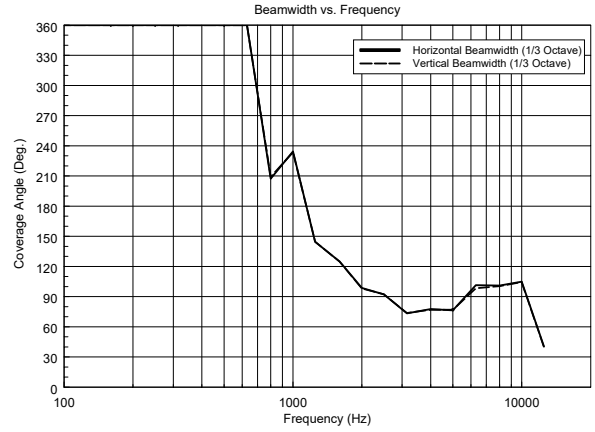

DP 4

INDOOR/OUTDOOR SOUND PROJECTOR

ACOUSTIC MEASUREMENTS

DP 4

INDOOR/OUTDOOR SOUND PROJECTOR

ACOUSTIC MEASUREMENTS

HORIZONTAL 1/3 POLAR PLOT

Horizontal 1/3 Octave Polars