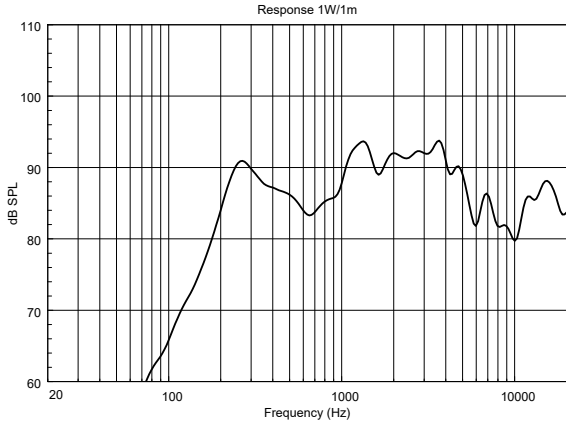

DP 4

INDOOR/OUTDOOR SOUND PROJECTOR

ACOUSTIC MEASUREMENTS

DP 4

INDOOR/OUTDOOR SOUND PROJECTOR

ACOUSTIC MEASUREMENTS

HORIZONTAL 1/3 POLAR PLOT

Horizontal 1/3 Octave Polars