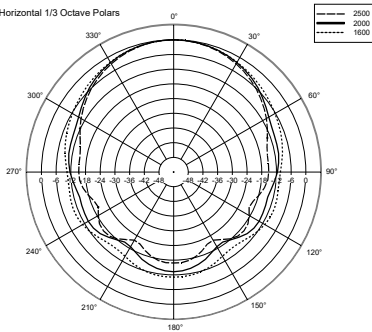

DP 4

INDOOR/OUTDOOR SOUND PROJECTOR

ACOUSTIC MEASUREMENTS

DP 4

INDOOR/OUTDOOR SOUND PROJECTOR

ACOUSTIC MEASUREMENTS

HORIZONTAL 1/3 POLAR PLOT

Horizontal 1/3 Octave Polars

Horizontal 1/3 Octave Polars

Horizontal 1/3 Octave Polars

Horizontal 1/3 Octave Polars

Horizontal 1/3 Octave Polars

Horizontal 1/3 Octave Polars

VERTICAL 1/3 POLAR PLOT

Vertical 1/3 Octave Polars

Vertical 1/3 Octave Polars

Vertical 1/3 Octave Polars

Vertical 1/3 Octave Polars

Vertical 1/3 Octave Polars

Vertical 1/3 Octave Polars