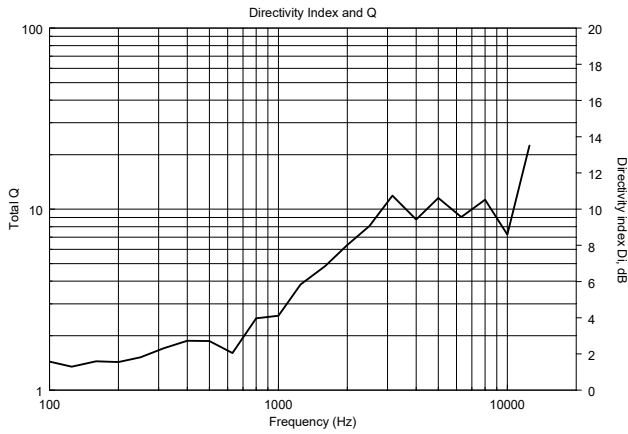

DP 4

INDOOR/OUTDOOR SOUND PROJECTOR

ACOUSTIC MEASUREMENTS

DP 4

INDOOR/OUTDOOR SOUND PROJECTOR

ACOUSTIC MEASUREMENTS

HORIZONTAL 1/3 POLAR PLOT

Horizontal 1/3 Octave Polars