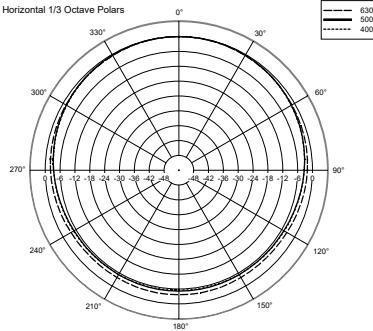

DP 4

INDOOR/OUTDOOR SOUND PROJECTOR

ACOUSTIC MEASUREMENTS

DP 4

INDOOR/OUTDOOR SOUND PROJECTOR

ACOUSTIC MEASUREMENTS

HORIZONTAL 1/3 POLAR PLOT

Horizontal 1/3 Octave Polars

Horizontal 1/3 Octave Polars

Horizontal 1/3 Octave Polars

Horizontal 1/3 Octave Polars

Horizontal 1/3 Octave Polars

Horizontal 1/3 Octave Polars

VERTICAL 1/3 POLAR PLOT

Vertical 1/3 Octave Polars

Vertical 1/3 Octave Polars

Vertical 1/3 Octave Polars

Vertical 1/3 Octave Polars

Vertical 1/3 Octave Polars

Vertical 1/3 Octave Polars