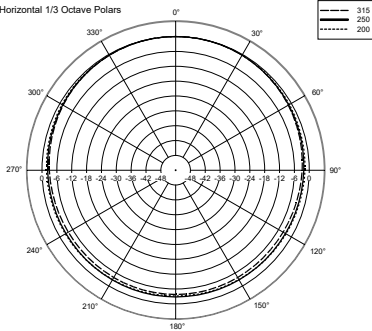

DP 4

INDOOR/OUTDOOR SOUND PROJECTOR

ACOUSTIC MEASUREMENTS

DP 4

INDOOR/OUTDOOR SOUND PROJECTOR

ACOUSTIC MEASUREMENTS

HORIZONTAL 1/3 POLAR PLOT

Horizontal 1/3 Octave Polars

Horizontal 1/3 Octave Polars

Horizontal 1/3 Octave Polars

Horizontal 1/3 Octave Polars

Horizontal 1/3 Octave Polars

Horizontal 1/3 Octave Polars

VERTICAL 1/3 POLAR PLOT

Vertical 1/3 Octave Polars

Vertical 1/3 Octave Polars

Vertical 1/3 Octave Polars

Vertical 1/3 Octave Polars

Vertical 1/3 Octave Polars

Vertical 1/3 Octave Polars