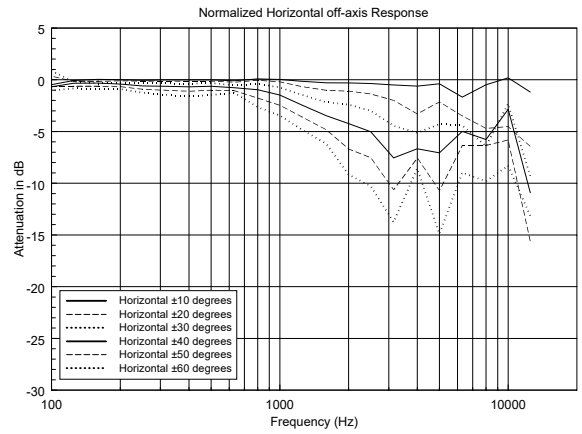

DP 4

INDOOR/OUTDOOR SOUND PROJECTOR

ACOUSTIC MEASUREMENTS

DP 4

INDOOR/OUTDOOR SOUND PROJECTOR

ACOUSTIC MEASUREMENTS

HORIZONTAL 1/3 POLAR PLOT

Horizontal 1/3 Octave Polars