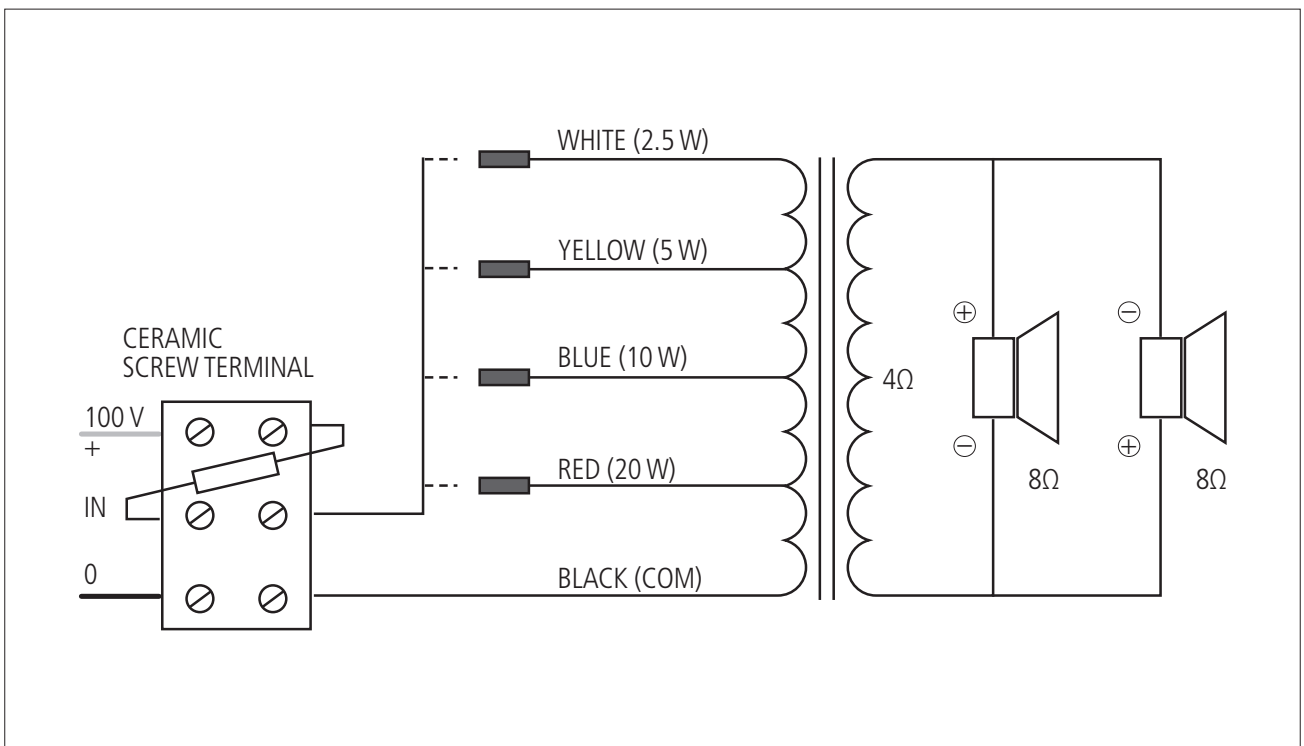

SCHEMATICS