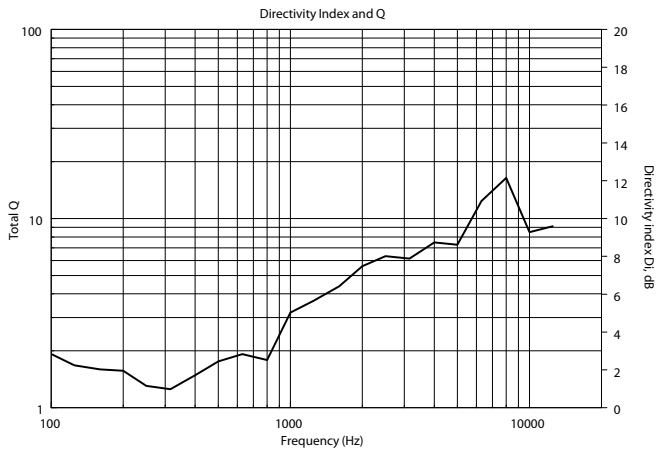

TECHNICAL SPECIFICATIONS

Acoustical specifications	Frequency Response (-10dB):	80 Hz ÷ 20000 Hz
	Max SPL @ 1m:	101 dB
	Max SPL @ 4m:	89 dB
	Coverage angle:	210°
	System Sensitivity:	88 dB
	System Sensitivity 1W @ 4m:	76 dB
Power section	Power Handling:	20 W
	Peak Power Handling:	80 W PEAK
	Recommended Amplifier:	40 W
	Protections:	Thermal fuse
Transducers	Fullrange:	5.0"
Input/Output section	Input connectors:	Ceramic screw terminals
	Output connectors:	Ceramic screw terminals
	Constant Voltage Transformer:	100 V
	Power selection 1:	20 W - 500 ohm
	Power selection 2:	10 W - 1000 ohm
	Power selection 3:	5 W - 2000 ohm
	Power selection 4:	2.5 W - 4000 ohm
Standard compliance	IP protection grade:	IP 65
	Safety agency:	CE compliant
	EN54-24 certified:	Yes
	CPR number:	0068-CPR-058/2014
Physical specifications	Cabinet/Case Material:	ABS
	Hardware:	Wall mount metal plate
	Grille:	Steel
	Color:	White - RAL 9016
Size	Height:	183 mm / 7.2 inches
	Width:	176 mm / 6.93 inches
	Depth:	261 mm / 10.28 inches
	Weight:	2.61 kg / 5.75 lbs
Shipping information	Package Height:	230 mm / 9.06 inches
	Package Width:	400 mm / 15.75 inches
	Package Depth:	380 mm / 14.96 inches
	Package Weight:	3.54 kg / 7.8 lbs

PART NUMBER

- **13133076**

DP 5EN

White - RAL 9016

EAN 8024530011123

DRAWINGS

SCHEMATICS

HORIZONTAL 1/3 POLAR PLOT