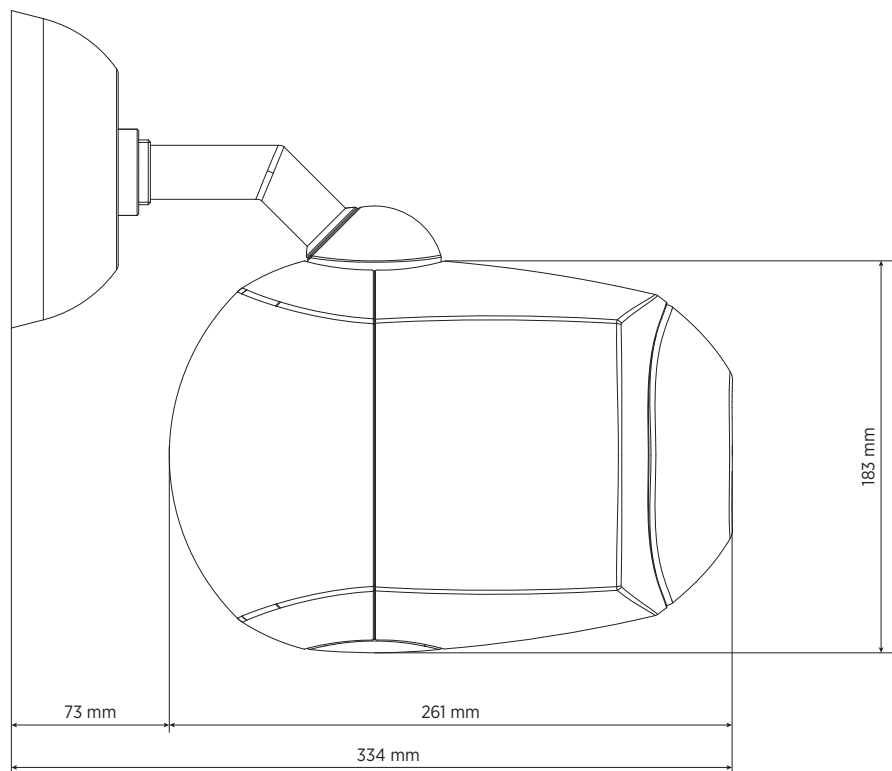

TECHNICAL SPECIFICATIONS

Acoustical specifications	Frequency Response (-10dB):	80 Hz ÷ 20000 Hz
	Max SPL @ 1m:	101 dB
	Max SPL @ 4m:	89 dB
	Coverage angle:	210°
	System Sensitivity:	88 dB
	System Sensitivity 1W @ 4m:	76 dB
Power section	Power Handling:	20 W
	Peak Power Handling:	80 W PEAK
	Recommended Amplifier:	40 W
	Protections:	Thermal fuse
Transducers	Fullrange:	5.0"
Input/Output section	Input connectors:	Ceramic screw terminals
	Output connectors:	Ceramic screw terminals
	Constant Voltage Transformer:	100 V
	Power selection 1:	20 W - 500 ohm
	Power selection 2:	10 W - 1000 ohm
	Power selection 3:	5 W - 2000 ohm
	Power selection 4:	2.5 W - 4000 ohm
Standard compliance	IP protection grade:	IP 65
	Safety agency:	CE compliant
	EN54-24 certified:	Yes
	CPR number:	0068-CPR-058/2014
Physical specifications	Cabinet/Case Material:	ABS
	Hardware:	Wall mount metal plate
	Grille:	Steel
	Color:	White - RAL 9016
Size	Height:	183 mm / 7.2 inches
	Width:	176 mm / 6.93 inches
	Depth:	261 mm / 10.28 inches
	Weight:	2.61 kg / 5.75 lbs
Shipping information	Package Height:	230 mm / 9.06 inches
	Package Width:	400 mm / 15.75 inches
	Package Depth:	380 mm / 14.96 inches
	Package Weight:	3.54 kg / 7.8 lbs

PART NUMBER

- **13133076**

DP 5EN

White - RAL 9016

EAN 8024530011123

DRAWINGS

SCHEMATICS

HORIZONTAL 1/3 POLAR PLOT