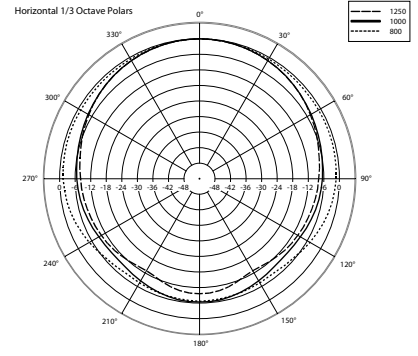

TECHNICAL SPECIFICATIONS

Acoustical specifications	Frequency Response (-10dB):	80 Hz ÷ 20000 Hz
	Max SPL @ 1m:	101 dB
	Max SPL @ 4m:	89 dB
	Coverage angle:	210°
	System Sensitivity:	88 dB
	System Sensitivity 1W @ 4m:	76 dB
Power section	Power Handling:	20 W
	Peak Power Handling:	80 W PEAK
	Recommended Amplifier:	40 W
	Protections:	Thermal fuse
Transducers	Fullrange:	5.0"
Input/Output section	Input connectors:	Ceramic screw terminals
	Output connectors:	Ceramic screw terminals
	Constant Voltage Transformer:	100 V
	Power selection 1:	20 W - 500 ohm
	Power selection 2:	10 W - 1000 ohm
	Power selection 3:	5 W - 2000 ohm
	Power selection 4:	2.5 W - 4000 ohm
Standard compliance	IP protection grade:	IP 65
	Safety agency:	CE compliant
	EN54-24 certified:	Yes
	CPR number:	0068-CPR-058/2014
Physical specifications	Cabinet/Case Material:	ABS
	Hardware:	Wall mount metal plate
	Grille:	Steel
	Color:	White - RAL 9016
Size	Height:	183 mm / 7.2 inches
	Width:	176 mm / 6.93 inches
	Depth:	261 mm / 10.28 inches
	Weight:	2.61 kg / 5.75 lbs
Shipping information	Package Height:	230 mm / 9.06 inches
	Package Width:	400 mm / 15.75 inches
	Package Depth:	380 mm / 14.96 inches
	Package Weight:	3.54 kg / 7.8 lbs

PART NUMBER

- **13133076**

DP 5EN

White - RAL 9016

EAN 8024530011123

DRAWINGS

SCHEMATICS

HORIZONTAL 1/3 POLAR PLOT