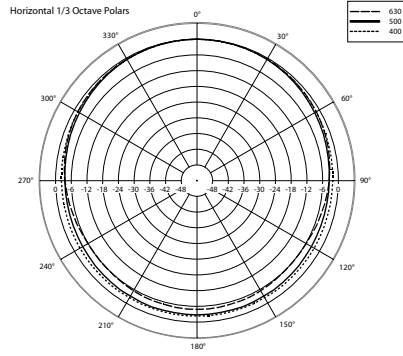

TECHNICAL SPECIFICATIONS

Acoustical specifications	Frequency Response (-10dB):	80 Hz ÷ 20000 Hz
	Max SPL @ 1m:	101 dB
	Max SPL @ 4m:	89 dB
	Coverage angle:	210°
	System Sensitivity:	88 dB
	System Sensitivity 1W @ 4m:	76 dB
Power section	Power Handling:	20 W
	Peak Power Handling:	80 W PEAK
	Recommended Amplifier:	40 W
	Protections:	Thermal fuse
Transducers	Fullrange:	5.0"
Input/Output section	Input connectors:	Ceramic screw terminals
	Output connectors:	Ceramic screw terminals
	Constant Voltage Transformer:	100 V
	Power selection 1:	20 W - 500 ohm
	Power selection 2:	10 W - 1000 ohm
	Power selection 3:	5 W - 2000 ohm
	Power selection 4:	2.5 W - 4000 ohm
Standard compliance	IP protection grade:	IP 65
	Safety agency:	CE compliant
	EN54-24 certified:	Yes
	CPR number:	0068-CPR-058/2014
Physical specifications	Cabinet/Case Material:	ABS
	Hardware:	Wall mount metal plate
	Grille:	Steel
	Color:	White - RAL 9016
Size	Height:	183 mm / 7.2 inches
	Width:	176 mm / 6.93 inches
	Depth:	261 mm / 10.28 inches
	Weight:	2.61 kg / 5.75 lbs
Shipping information	Package Height:	230 mm / 9.06 inches
	Package Width:	400 mm / 15.75 inches
	Package Depth:	380 mm / 14.96 inches
	Package Weight:	3.54 kg / 7.8 lbs

PART NUMBER

- **13133076**

DP 5EN

White - RAL 9016

EAN 8024530011123

DRAWINGS

SCHEMATICS

HORIZONTAL 1/3 POLAR PLOT