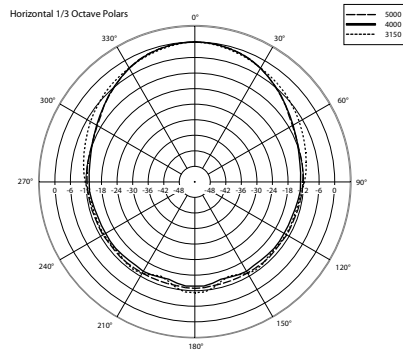

TECHNICAL SPECIFICATIONS

Acoustical specifications	Frequency Response (-10dB):	80 Hz ÷ 20000 Hz
	Max SPL @ 1m:	101 dB
	Max SPL @ 4m:	89 dB
	Coverage angle:	210°
	System Sensitivity:	88 dB
	System Sensitivity 1W @ 4m:	76 dB
Power section	Power Handling:	20 W
	Peak Power Handling:	80 W PEAK
	Recommended Amplifier:	40 W
	Protections:	Thermal fuse
Transducers	Fullrange:	5.0"
Input/Output section	Input connectors:	Ceramic screw terminals
	Output connectors:	Ceramic screw terminals
	Constant Voltage Transformer:	100 V
	Power selection 1:	20 W - 500 ohm
	Power selection 2:	10 W - 1000 ohm
	Power selection 3:	5 W - 2000 ohm
	Power selection 4:	2.5 W - 4000 ohm
Standard compliance	IP protection grade:	IP 65
	Safety agency:	CE compliant
	EN54-24 certified:	Yes
	CPR number:	0068-CPR-058/2014
Physical specifications	Cabinet/Case Material:	ABS
	Hardware:	Wall mount metal plate
	Grille:	Steel
	Color:	White - RAL 9016
Size	Height:	183 mm / 7.2 inches
	Width:	176 mm / 6.93 inches
	Depth:	261 mm / 10.28 inches
	Weight:	2.61 kg / 5.75 lbs
Shipping information	Package Height:	230 mm / 9.06 inches
	Package Width:	400 mm / 15.75 inches
	Package Depth:	380 mm / 14.96 inches
	Package Weight:	3.54 kg / 7.8 lbs

PART NUMBER

- **13133076**

DP 5EN

White - RAL 9016

EAN 8024530011123

DRAWINGS

SCHEMATICS

HORIZONTAL 1/3 POLAR PLOT