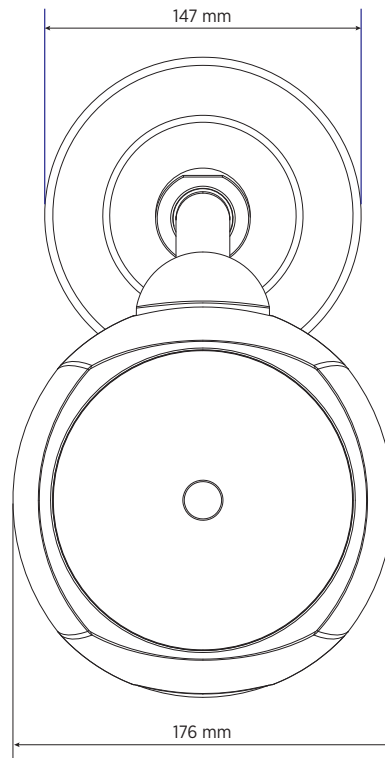

FEATURES

- 5" fullrange transducer.
- Power selectable (100 V): 20 W – 10 W – 5 W – 2.5 W.
- 88 dB sensitivity.
- Colour white RAL 9016.
- Flameproof ABS body, steel grille.
- In/out ceramic terminal block.
- Thermal fuse protection.
- Protection grade IP65.

TECHNICAL SPECIFICATIONS

Acoustical specifications	Frequency Response (-10dB):	80 Hz ÷ 20000 Hz
	Max SPL @ 1m:	101 dB
	Max SPL @ 4m:	89 dB
	Coverage angle:	210°
	System Sensitivity:	88 dB
	System Sensitivity 1W @ 4m:	76 dB
Power section	Power Handling:	20 W
	Peak Power Handling:	80 W PEAK
	Recommended Amplifier:	40 W
	Protections:	Thermal fuse
Transducers	Fullrange:	5.0"
Input/Output section	Input connectors:	Ceramic screw terminals
	Output connectors:	Ceramic screw terminals
	Constant Voltage Transformer:	100 V
	Power selection 1:	20 W - 500 ohm
	Power selection 2:	10 W - 1000 ohm
	Power selection 3:	5 W - 2000 ohm
	Power selection 4:	2.5 W - 4000 ohm
Standard compliance	IP protection grade:	IP 65
	Safety agency:	CE compliant
	EN54-24 certified:	Yes
	CPR number:	0068-CPR-058/2014
Physical specifications	Cabinet/Case Material:	ABS
	Hardware:	Wall mount metal plate
	Grille:	Steel
	Color:	White - RAL 9016
Size	Height:	183 mm / 7.2 inches
	Width:	176 mm / 6.93 inches
	Depth:	261 mm / 10.28 inches
	Weight:	2.61 kg / 5.75 lbs
Shipping information	Package Height:	230 mm / 9.06 inches
	Package Width:	400 mm / 15.75 inches
	Package Depth:	380 mm / 14.96 inches
	Package Weight:	3.54 kg / 7.8 lbs

PART NUMBER

- **13133076**

DP 5EN

White - RAL 9016

EAN 8024530011123

DRAWINGS

SCHEMATICS

HORIZONTAL 1/3 POLAR PLOT