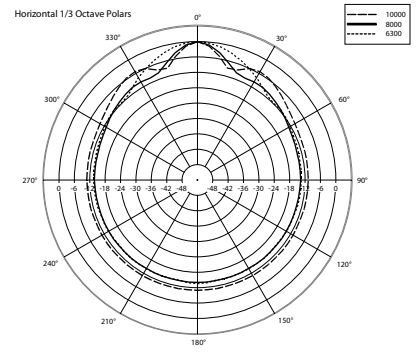

TECHNICAL SPECIFICATIONS

Acoustical specifications	Frequency Response (-10dB):	80 Hz ÷ 20000 Hz
	Max SPL @ 1m:	101 dB
	Max SPL @ 4m:	89 dB
	Coverage angle:	210°
	System Sensitivity:	88 dB
	System Sensitivity 1W @ 4m:	76 dB
Power section	Power Handling:	20 W
	Peak Power Handling:	80 W PEAK
	Recommended Amplifier:	40 W
	Protections:	Thermal fuse
Transducers	Fullrange:	5.0"
Input/Output section	Input connectors:	Ceramic screw terminals
	Output connectors:	Ceramic screw terminals
	Constant Voltage Transformer:	100 V
	Power selection 1:	20 W - 500 ohm
	Power selection 2:	10 W - 1000 ohm
	Power selection 3:	5 W - 2000 ohm
	Power selection 4:	2.5 W - 4000 ohm
Standard compliance	IP protection grade:	IP 65
	Safety agency:	CE compliant
	EN54-24 certified:	Yes
	CPR number:	0068-CPR-058/2014
Physical specifications	Cabinet/Case Material:	ABS
	Hardware:	Wall mount metal plate
	Grille:	Steel
	Color:	White - RAL 9016
Size	Height:	183 mm / 7.2 inches
	Width:	176 mm / 6.93 inches
	Depth:	261 mm / 10.28 inches
	Weight:	2.61 kg / 5.75 lbs
Shipping information	Package Height:	230 mm / 9.06 inches
	Package Width:	400 mm / 15.75 inches
	Package Depth:	380 mm / 14.96 inches
	Package Weight:	3.54 kg / 7.8 lbs

PART NUMBER

- **13133076**

DP 5EN

White - RAL 9016

EAN 8024530011123

DRAWINGS

SCHEMATICS

HORIZONTAL 1/3 POLAR PLOT