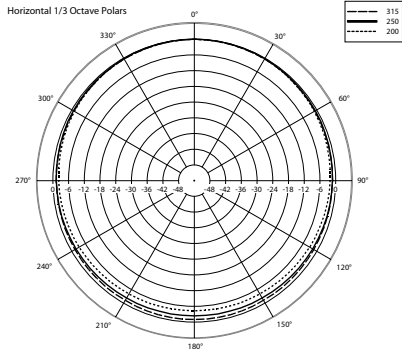

TECHNICAL SPECIFICATIONS

Acoustical specifications	Frequency Response (-10dB):	80 Hz ÷ 20000 Hz
	Max SPL @ 1m:	101 dB
	Max SPL @ 4m:	89 dB
	Coverage angle:	210°
	System Sensitivity:	88 dB
	System Sensitivity 1W @ 4m:	76 dB
Power section	Power Handling:	20 W
	Peak Power Handling:	80 W PEAK
	Recommended Amplifier:	40 W
	Protections:	Thermal fuse
Transducers	Fullrange:	5.0"
Input/Output section	Input connectors:	Ceramic screw terminals
	Output connectors:	Ceramic screw terminals
	Constant Voltage Transformer:	100 V
	Power selection 1:	20 W - 500 ohm
	Power selection 2:	10 W - 1000 ohm
	Power selection 3:	5 W - 2000 ohm
	Power selection 4:	2.5 W - 4000 ohm
Standard compliance	IP protection grade:	IP 65
	Safety agency:	CE compliant
	EN54-24 certified:	Yes
	CPR number:	0068-CPR-058/2014
Physical specifications	Cabinet/Case Material:	ABS
	Hardware:	Wall mount metal plate
	Grille:	Steel
	Color:	White - RAL 9016
Size	Height:	183 mm / 7.2 inches
	Width:	176 mm / 6.93 inches
	Depth:	261 mm / 10.28 inches
	Weight:	2.61 kg / 5.75 lbs
Shipping information	Package Height:	230 mm / 9.06 inches
	Package Width:	400 mm / 15.75 inches
	Package Depth:	380 mm / 14.96 inches
	Package Weight:	3.54 kg / 7.8 lbs

PART NUMBER

- **13133076**

DP 5EN

White - RAL 9016

EAN 8024530011123

DRAWINGS

SCHEMATICS

HORIZONTAL 1/3 POLAR PLOT