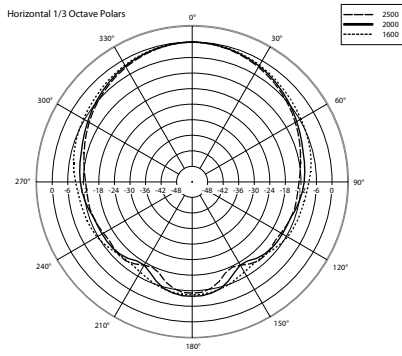

TECHNICAL SPECIFICATIONS

Acoustical specifications	Frequency Response (-10dB):	80 Hz ÷ 20000 Hz
	Max SPL @ 1m:	101 dB
	Max SPL @ 4m:	89 dB
	Coverage angle:	210°
	System Sensitivity:	88 dB
	System Sensitivity 1W @ 4m:	76 dB
Power section	Power Handling:	20 W
	Peak Power Handling:	80 W PEAK
	Recommended Amplifier:	40 W
	Protections:	Thermal fuse
Transducers	Fullrange:	5.0"
Input/Output section	Input connectors:	Ceramic screw terminals
	Output connectors:	Ceramic screw terminals
	Constant Voltage Transformer:	100 V
	Power selection 1:	20 W - 500 ohm
	Power selection 2:	10 W - 1000 ohm
	Power selection 3:	5 W - 2000 ohm
	Power selection 4:	2.5 W - 4000 ohm
Standard compliance	IP protection grade:	IP 65
	Safety agency:	CE compliant
	EN54-24 certified:	Yes
	CPR number:	0068-CPR-058/2014
Physical specifications	Cabinet/Case Material:	ABS
	Hardware:	Wall mount metal plate
	Grille:	Steel
	Color:	White - RAL 9016
Size	Height:	183 mm / 7.2 inches
	Width:	176 mm / 6.93 inches
	Depth:	261 mm / 10.28 inches
	Weight:	2.61 kg / 5.75 lbs
Shipping information	Package Height:	230 mm / 9.06 inches
	Package Width:	400 mm / 15.75 inches
	Package Depth:	380 mm / 14.96 inches
	Package Weight:	3.54 kg / 7.8 lbs

PART NUMBER

- **13133076**

DP 5EN

White - RAL 9016

EAN 8024530011123

DRAWINGS

SCHEMATICS

HORIZONTAL 1/3 POLAR PLOT