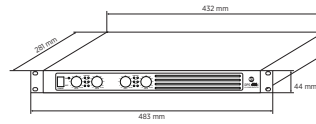

Part Number	12100008 DPS 604X	220-240 V	Black	EAN 8024530014155
	12100012 DPS 604X	115 V		EAN 8024530014667

DPS 604X

4 CHANNELS CLASS D POWER AMPLIFIER WITH CROSSOVER

Line Art 2D

TECHNICAL SPECIFICATIONS

Amplifier specifications	Amplifier Class	D	
	Output Power	4 x 230 W @ 2 ohm 4 x 150 W @ 4 ohm 4 x 80 W @ 8 ohm	
	Frequency Response (-3dB)	20 Hz - 24 Hz	
	Crosstalk	<70 dB	
	Distortion (THD+N) @ 1 kHz nominal power	<0.1 %	
	Input section	Total number of inputs	4
		Balanced	4
Mono		4	
Line inputs		4	
Output section	Line connectors	Euroblock	
	Power output connectors	Euroblock	
Processing	High-pass filter	50 Hz - 250 Hz	
	Crossover	50 - 250 Hz	
Configuration and control	Configuration	DIP switch	
	Number of programs/presets	9	
Protections	Cooling	Forced	
	Short circuit	Yes	
	Thermal	Yes	
	DC	Yes	
	Fuses	Yes	
	VHF (Very High Frequencies)	Yes	

DPS 604X

4 CHANNELS CLASS D POWER AMPLIFIER WITH CROSSOVER

Power requirement	Operating voltage	220-240/115 V~ 50/60Hz
	Power consumption	800 W
Standard compliance	Safety agency	CE compliant
Physical specifications	Cabinet/Case Material	Metal
	Color	Black,
	Rack mounting	19", 1U
Size / Weight	Height	44 mm / 1.73 inches
	Width	483 mm / 19.02 inches
	Depth	281 mm / 11.06 inches
	Weight	4.75 kg / 10.47 lbs