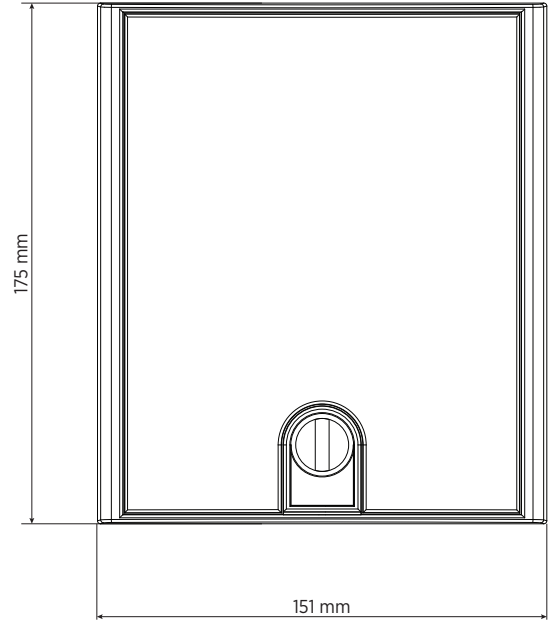

## DRAWINGS

with A 1331 cover

## CONFIGURATIONS WITH A 1331 ACCESSORY

Wall mount  
no tilt

Wall mount  
20° tilt

Wall mount  
45° horizontal angle

Wall mount  
pair

Desk top