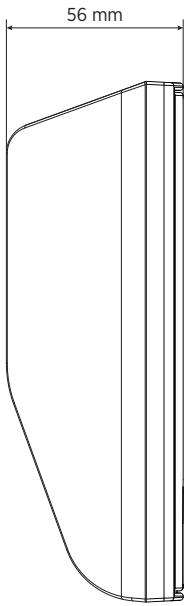

## DRAWINGS

with A 1331 cover

## CONFIGURATIONS WITH A 1331 ACCESSORY

Wall mount  
no tilt

Wall mount  
20° tilt

Wall mount  
45° horizontal angle

Wall mount  
pair

Desk top