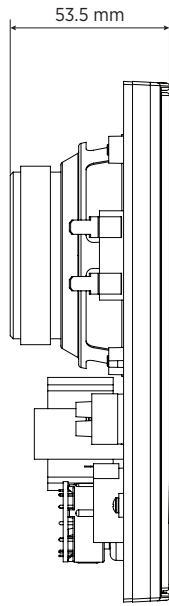

## DRAWINGS

with A 1331 cover

## CONFIGURATIONS WITH A 1331 ACCESSORY

Wall mount  
no tilt

Wall mount  
20° tilt

Wall mount  
45° horizontal angle

Wall mount  
pair

Desk top