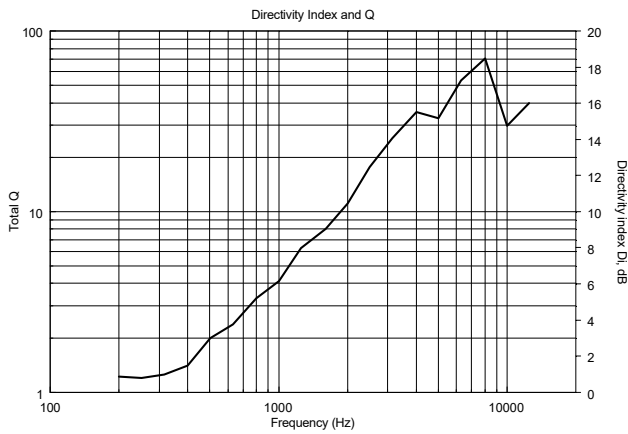

# HD 210TY

ALUMINIUM HORN SPEAKER WITH DRIVER AND TRANSFORMER

## ACOUSTIC MEASUREMENTS