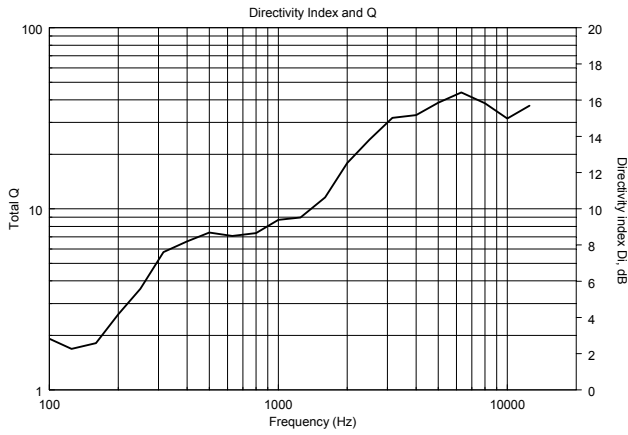

# HL 2240

HORN LOADED TWO-WAY ARRAY 40° x 22.5°

## ACOUSTIC MEASUREMENTS