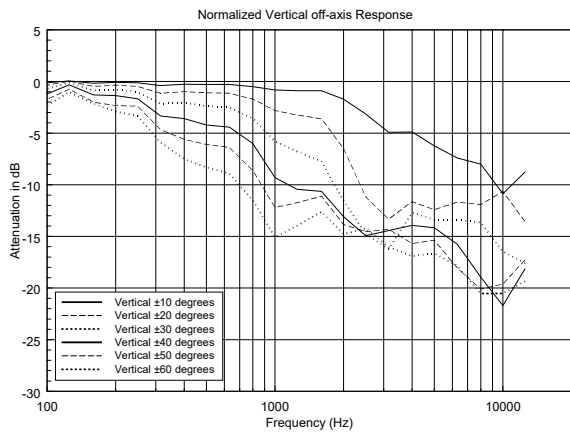

HL 2290

HORN LOADED TWO-WAY ARRAY 90° X 22.5°

ACOUSTIC MEASUREMENTS

HL 2290

HORN LOADED TWO-WAY ARRAY 90° X 22.5°

ACOUSTIC MEASUREMENTS