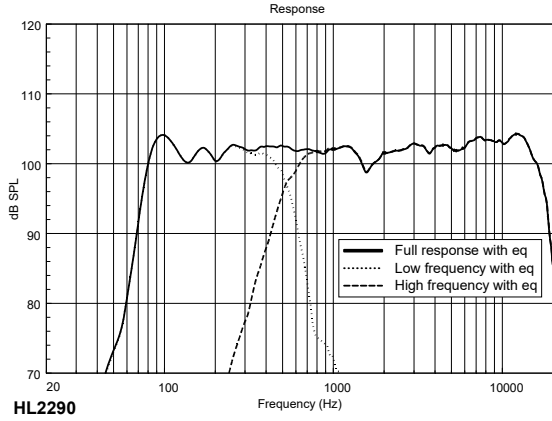

HL 2290

HORN LOADED TWO-WAY ARRAY 90° X 22.5°

ACOUSTIC MEASUREMENTS

HL 2290

HORN LOADED TWO-WAY ARRAY 90° X 22.5°

ACOUSTIC MEASUREMENTS