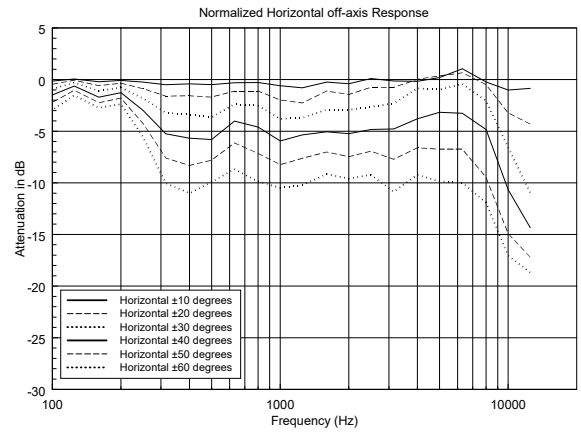

HL 2290

HORN LOADED TWO-WAY ARRAY 90° X 22.5°

ACOUSTIC MEASUREMENTS

HL 2290

HORN LOADED TWO-WAY ARRAY 90° X 22.5°

ACOUSTIC MEASUREMENTS