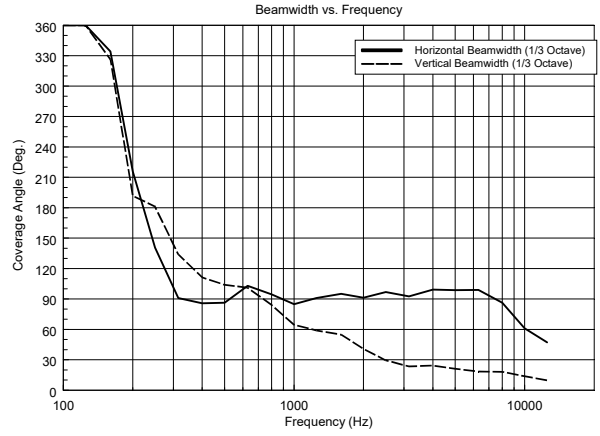

HL 2290

HORN LOADED TWO-WAY ARRAY 90° X 22.5°

ACOUSTIC MEASUREMENTS

HL 2290

HORN LOADED TWO-WAY ARRAY 90° X 22.5°

ACOUSTIC MEASUREMENTS