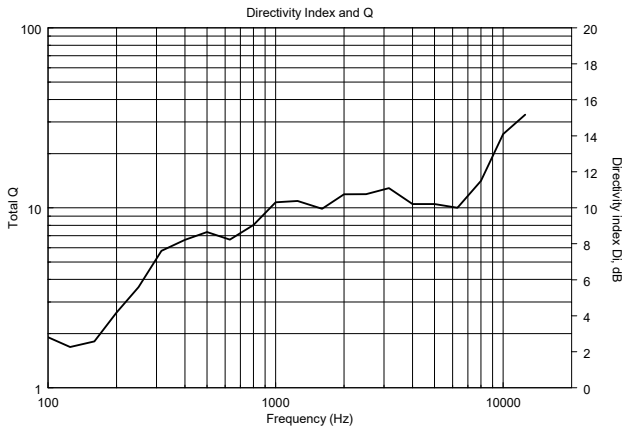

HL 2290

HORN LOADED TWO-WAY ARRAY 90° X 22.5°

ACOUSTIC MEASUREMENTS

HL 2290

HORN LOADED TWO-WAY ARRAY 90° X 22.5°

ACOUSTIC MEASUREMENTS