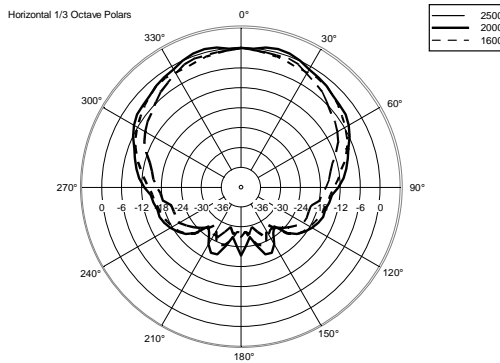

HVL 15-P1

LONG THROW THREE-WAY SYSTEM

ACOUSTIC MEASUREMENTS

HVL 15-P1

LONG THROW THREE-WAY SYSTEM

ACOUSTIC MEASUREMENTS

HVL 15-P1

LONG THROW THREE-WAY SYSTEM

ACOUSTIC MEASUREMENTS