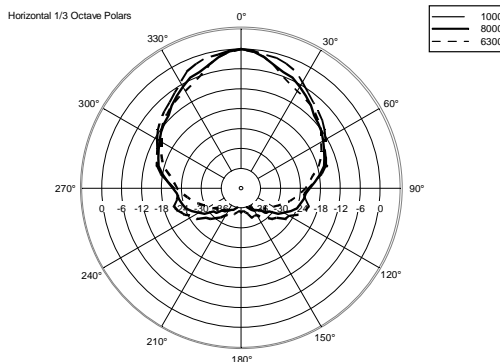

HVL 15-P1

LONG THROW THREE-WAY SYSTEM

ACOUSTIC MEASUREMENTS

HVL 15-P1

LONG THROW THREE-WAY SYSTEM

ACOUSTIC MEASUREMENTS

HVL 15-P1

LONG THROW THREE-WAY SYSTEM

ACOUSTIC MEASUREMENTS