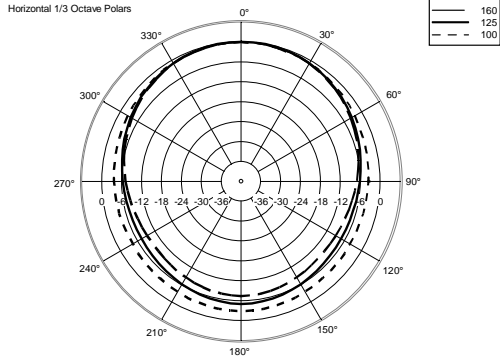

HVL 15-P1

LONG THROW THREE-WAY SYSTEM

ACOUSTIC MEASUREMENTS

HVL 15-P1

LONG THROW THREE-WAY SYSTEM

ACOUSTIC MEASUREMENTS

HVL 15-P1

LONG THROW THREE-WAY SYSTEM

ACOUSTIC MEASUREMENTS