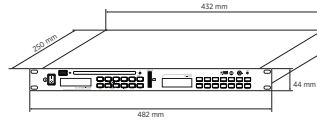

TECHNICAL SPECIFICATIONS

Amplifier specifications	Frequency Response (-3dB)	20 Hz ÷ 20 Hz
	Crosstalk	<60 dB
	Distortion (THD+N) @ 1 kHz nominal power	<0.15 %
Output section	Signal output number	3
	Signal output connectors	RCA
Configuration and control	Configuration	Front panel
	Priority	Yes
Protections	Cooling	Convection
Audio sources	CD	Yes
	FM Tuner	Yes
	USB pen drives	Yes
	SD card	Yes
Power requirement	Operating voltage	220-240/115 V - 50/60Hz
	Voltage selection	External
	Power consumption	50 W
Standard compliance	Safety agency	CE compliant
Physical specifications	Cabinet/Case Material	Metal
	Color	Black
	Rack mounting	19", 1U
Size	Height	44 mm / 1.73 inches
	Width	482 mm / 18.98 inches
	Depth	250 mm / 9.84 inches
	Weight	3.7 kg / 8.16 lbs