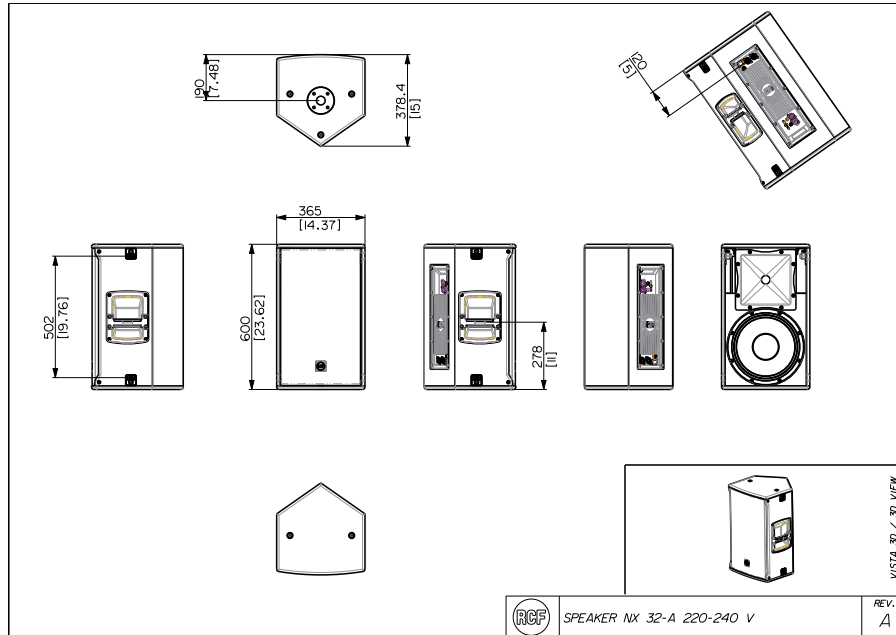

TECHNICAL SPECIFICATIONS

Acoustical specifications	Frequency Response	50 Hz ÷ 20000 Hz	
	Max SPL @ 1m	131 dB	
	Horizontal coverage angle	90°	
	Vertical coverage angle	60°	
Transducers	Compression Driver	1.4" neo, 3.0" v.c	
	Woofer	12", 2.5" v.c	
Input/Output section	Input signal	bal/unbal	
	Input connectors	XLR, Jack	
	Output connectors	XLR	
	Input sensitivity	-2 dBu/+4 dBu	
Processor section	Mic. Input Sensitivity	-32 dBu	
	Crossover Frequencies	700 Hz	
	Protections	Thermal, RMS	
Power section	Limiter	Soft Limiter	
	Controls	Volume, boost, Mic/Line	
	Total Power	1400 W Peak, 700 W RMS	
	High frequencies	400 W Peak, 200 W RMS	
Standard compliance	Low frequencies	1000 W Peak, 500 W RMS	
	Cooling	Convection	
	Connections	Powercon IN/OUT	
	Safety agency	CE compliant	
	Physical specifications	Cabinet/Case Material	Baltic birch plywood
		Hardware	5 x M10, 4 x quick lock
		Handles	2 Side
Pole mount/Cap		35 mm insert	
Grille		Steel	
Color	Black		

NX 32-A

ACTIVE TWO WAY MULTIPURPOSE SPEAKER

Size / Weight	Height	600 mm / 23.62 inches
	Width	365 mm / 14.37 inches
	Depth	378 mm / 14.88 inches
	Weight	20.6 kg / 45.42 lbs
	ACCESSORIES	
	13360111 AC PRO-LF	Black EAN 8024530006495
	13360035 AC S260	EAN 8024530005030
Rigging / Mounting	FLOOR STANDS	
	13360109 AC PRO-FS	Black EAN 8024530006471
	FLYING BRACKETS	
	13360031 AC EB 4X	EAN 8024530018870
	POLE MOUNT KITS	
	13360034 AC PMA	EAN 8024530007713
	13360232 AC PMX	EAN 8024530010058
	13360110 AC PRO-PM	Black EAN 8024530006488
	13360067 PM-KIT M20	Black EAN 8024530014599
	VERTICAL BRACKETS	
	13360328 V-BR TT 22 II	Black EAN 8024530013332
Protections	COVERS	
	13360408 CVR NX 32	Black EAN 8024530016227
Cables	CABLES KIT	
	13360102 AC XLR 3M3F	EAN 8024530006402