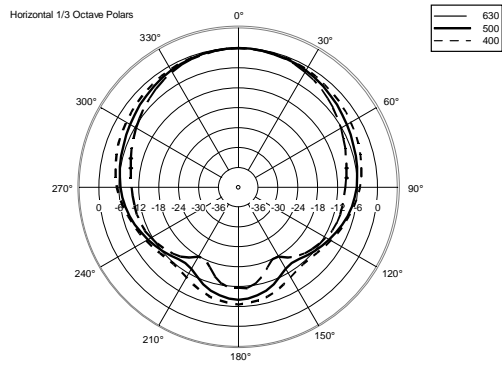

NX 32-A

ACTIVE TWO WAY MULTIPURPOSE SPEAKER

ACOUSTIC MEASUREMENTS

NX 32-A

ACTIVE TWO WAY MULTIPURPOSE SPEAKER

ACOUSTIC MEASUREMENTS

NX 32-A

ACTIVE TWO WAY MULTIPURPOSE SPEAKER

ACOUSTIC MEASUREMENTS