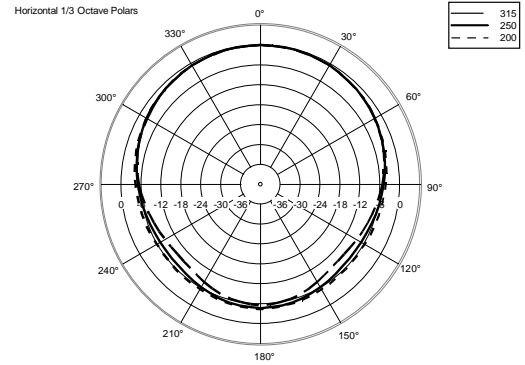

NX 32-A

ACTIVE TWO WAY MULTIPURPOSE SPEAKER

ACOUSTIC MEASUREMENTS

NX 32-A

ACTIVE TWO WAY MULTIPURPOSE SPEAKER

ACOUSTIC MEASUREMENTS

NX 32-A

ACTIVE TWO WAY MULTIPURPOSE SPEAKER

ACOUSTIC MEASUREMENTS