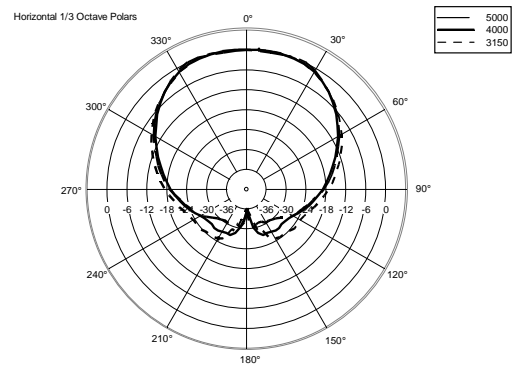

NX 912-SMA

PROFESSIONAL ACTIVE STAGE MONITOR

ACOUSTIC MEASUREMENTS

NX 912-SMA

PROFESSIONAL ACTIVE STAGE MONITOR

ACOUSTIC MEASUREMENTS

NX 912-SMA

PROFESSIONAL ACTIVE STAGE MONITOR

ACOUSTIC MEASUREMENTS