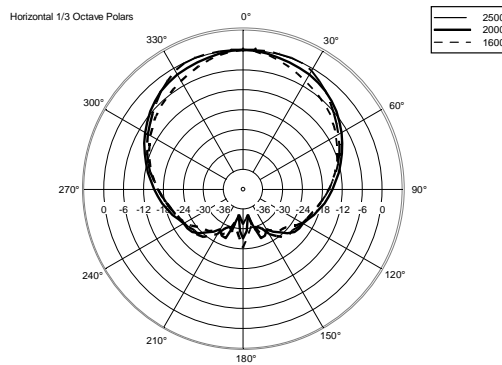

NX 912-SMA

PROFESSIONAL ACTIVE STAGE MONITOR

ACOUSTIC MEASUREMENTS

NX 912-SMA

PROFESSIONAL ACTIVE STAGE MONITOR

ACOUSTIC MEASUREMENTS

NX 912-SMA

PROFESSIONAL ACTIVE STAGE MONITOR

ACOUSTIC MEASUREMENTS