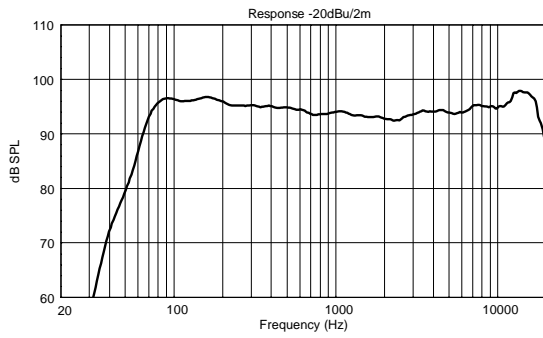

NX 912-SMA

PROFESSIONAL ACTIVE STAGE MONITOR

ACOUSTIC MEASUREMENTS

NX 912-SMA

PROFESSIONAL ACTIVE STAGE MONITOR

ACOUSTIC MEASUREMENTS

NX 912-SMA

PROFESSIONAL ACTIVE STAGE MONITOR

ACOUSTIC MEASUREMENTS