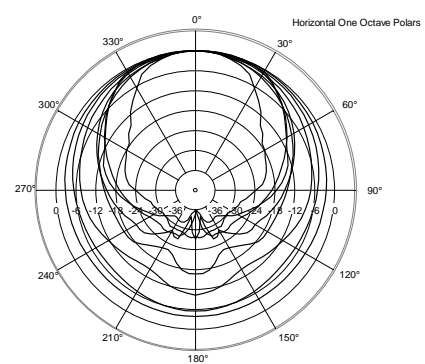

NX 912-SMA

PROFESSIONAL ACTIVE STAGE MONITOR

ACOUSTIC MEASUREMENTS

NX 912-SMA

PROFESSIONAL ACTIVE STAGE MONITOR

ACOUSTIC MEASUREMENTS

NX 912-SMA

PROFESSIONAL ACTIVE STAGE MONITOR

ACOUSTIC MEASUREMENTS