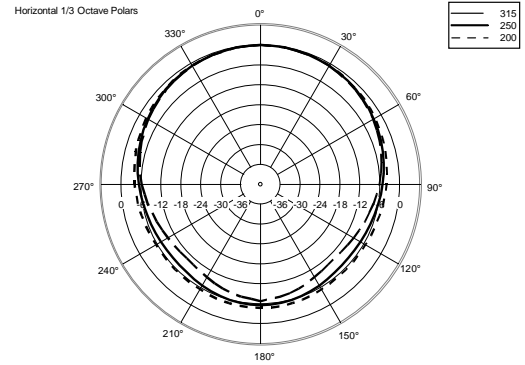

NX 912-SMA

PROFESSIONAL ACTIVE STAGE MONITOR

ACOUSTIC MEASUREMENTS

NX 912-SMA

PROFESSIONAL ACTIVE STAGE MONITOR

ACOUSTIC MEASUREMENTS

NX 912-SMA

PROFESSIONAL ACTIVE STAGE MONITOR

ACOUSTIC MEASUREMENTS