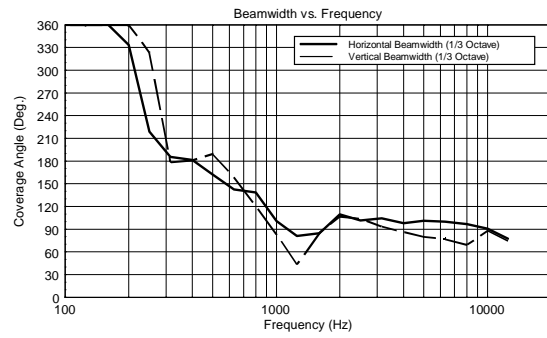

NX 912-SMA

PROFESSIONAL ACTIVE STAGE MONITOR

ACOUSTIC MEASUREMENTS

NX 912-SMA

PROFESSIONAL ACTIVE STAGE MONITOR

ACOUSTIC MEASUREMENTS

NX 912-SMA

PROFESSIONAL ACTIVE STAGE MONITOR

ACOUSTIC MEASUREMENTS