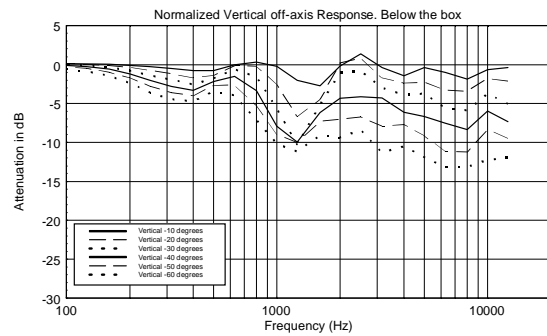

NX 912-SMA

PROFESSIONAL ACTIVE STAGE MONITOR

ACOUSTIC MEASUREMENTS

NX 912-SMA

PROFESSIONAL ACTIVE STAGE MONITOR

ACOUSTIC MEASUREMENTS

NX 912-SMA

PROFESSIONAL ACTIVE STAGE MONITOR

ACOUSTIC MEASUREMENTS