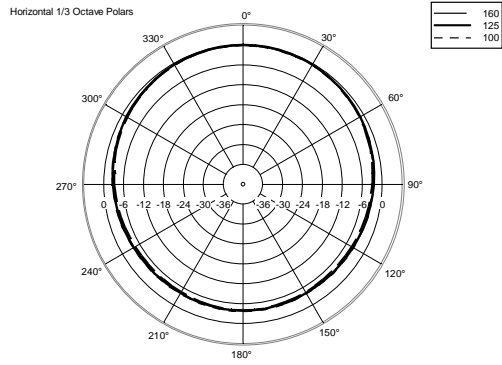

NX 912-SMA

PROFESSIONAL ACTIVE STAGE MONITOR

ACOUSTIC MEASUREMENTS

NX 912-SMA

PROFESSIONAL ACTIVE STAGE MONITOR

ACOUSTIC MEASUREMENTS

NX 912-SMA

PROFESSIONAL ACTIVE STAGE MONITOR

ACOUSTIC MEASUREMENTS