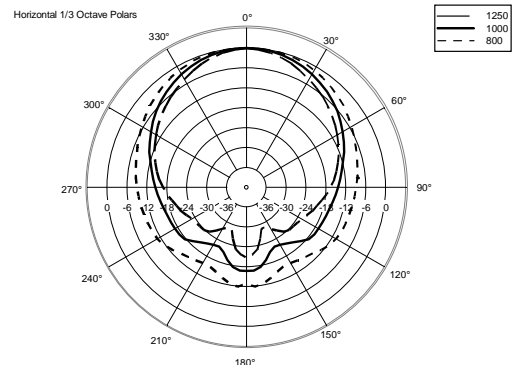

NX 912-SMA

PROFESSIONAL ACTIVE STAGE MONITOR

ACOUSTIC MEASUREMENTS

NX 912-SMA

PROFESSIONAL ACTIVE STAGE MONITOR

ACOUSTIC MEASUREMENTS

NX 912-SMA

PROFESSIONAL ACTIVE STAGE MONITOR

ACOUSTIC MEASUREMENTS