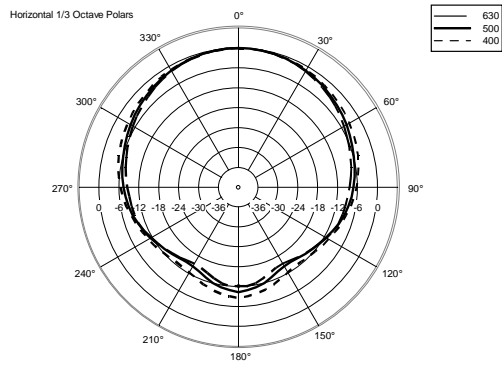

NX 912-SMA

PROFESSIONAL ACTIVE STAGE MONITOR

ACOUSTIC MEASUREMENTS

NX 912-SMA

PROFESSIONAL ACTIVE STAGE MONITOR

ACOUSTIC MEASUREMENTS

NX 912-SMA

PROFESSIONAL ACTIVE STAGE MONITOR

ACOUSTIC MEASUREMENTS