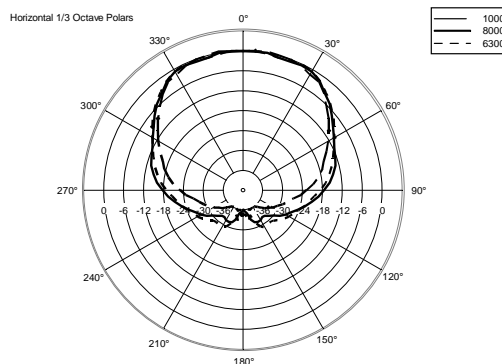

NX 912-SMA

PROFESSIONAL ACTIVE STAGE MONITOR

ACOUSTIC MEASUREMENTS

NX 912-SMA

PROFESSIONAL ACTIVE STAGE MONITOR

ACOUSTIC MEASUREMENTS

NX 912-SMA

PROFESSIONAL ACTIVE STAGE MONITOR

ACOUSTIC MEASUREMENTS