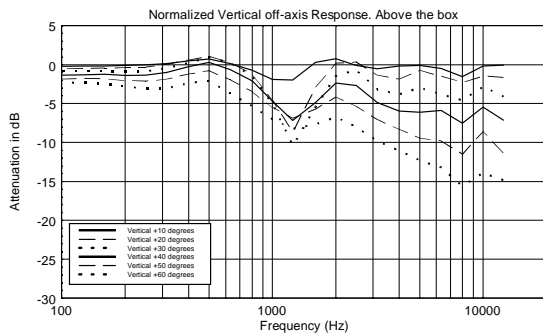

NX 912-SMA

PROFESSIONAL ACTIVE STAGE MONITOR

ACOUSTIC MEASUREMENTS

NX 912-SMA

PROFESSIONAL ACTIVE STAGE MONITOR

ACOUSTIC MEASUREMENTS

NX 912-SMA

PROFESSIONAL ACTIVE STAGE MONITOR

ACOUSTIC MEASUREMENTS