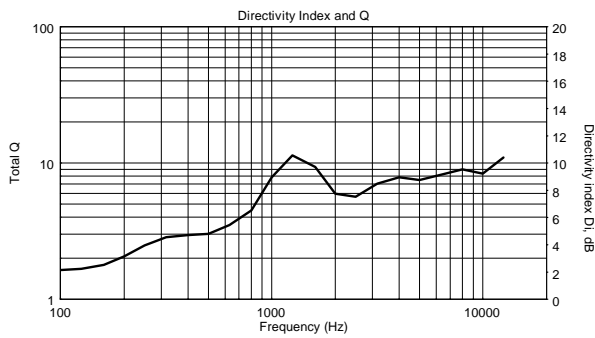

NX 912-SMA

PROFESSIONAL ACTIVE STAGE MONITOR

ACOUSTIC MEASUREMENTS

NX 912-SMA

PROFESSIONAL ACTIVE STAGE MONITOR

ACOUSTIC MEASUREMENTS

NX 912-SMA

PROFESSIONAL ACTIVE STAGE MONITOR

ACOUSTIC MEASUREMENTS