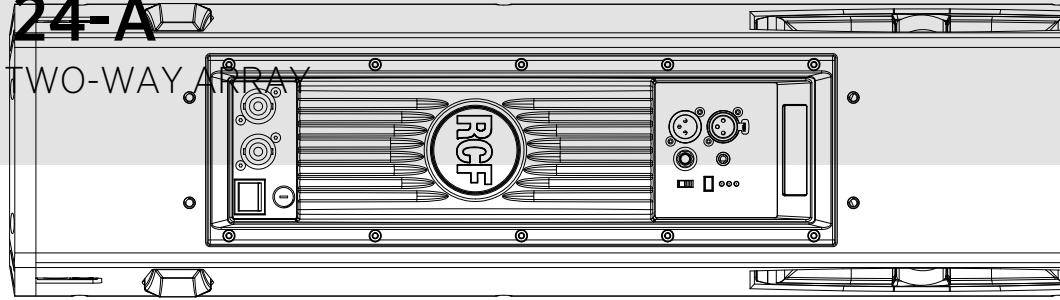

NXL 24-A

ACTIVE TWO-WAY ARRAY

Description The NXL 24-A is an active column speaker array system with four 6" high power woofers and a 2.5" voice coil compression driver loaded on a 100° x 30° constant directivity waveguide. The amplifier delivers 1,400 Watts and is controlled by a DSP handling crossover, equalization, phase alignment, soft limiting, and speaker protections. Equalization can be applied to a single unit or a pair of speakers.

- Features**
- › 1,400 Watt Class D bi-amplification
 - › 131 dB SPL Max
 - › 65 Hz - 20 kHz frequency response
 - › 4 x 6" Woofers
 - › 2.5" voice coil RCF Precision C. Driver on a waveguide
 - › 100° x 30° slightly tilted pattern control
 - › DSP controlled input section with single or dual EQ preset
 - › East-to-fly and install with built-in rigging points and pole mount socket

Part Number	13000399 NXL 24-A	220-240 V	Black	EAN 8024530010805
	13000400 NXL 24-A	115 V	Black	EAN 8024530010812

NXL 24-A

ACTIVE TWO-WAY ARRAY

Line Art 2D

TECHNICAL SPECIFICATIONS

Acoustical specifications	Frequency Response	65 Hz ÷ 20000 Hz
	Max SPL @ 1m	131 dB
	Horizontal coverage angle	100°
	Vertical coverage angle	30°
Transducers	Compression Driver	1 x 1.4", 2.5" v.c
	Woofer	4 x 6.0", 1.5" v.c
Input/Output section	Input signal	bal/unbal
	Input connectors	XLR, Jack
	Output connectors	XLR
	Input sensitivity	-2 dBu/+4 dBu
Processor section	Crossover Frequencies	800 Hz
	Protections	Thermal, RMS
	Limiter	Soft Limiter
	Controls	Volume, EQ Shape, Mic/Line
Power section	Total Power	1400 W Peak, 700 W RMS
	Low frequencies	1000 W Peak, 500 W RMS
	Cooling	Convection
	Connections	Powercon IN/OUT
Standard compliance	Safety agency	CE compliant
Physical specifications	Cabinet/Case Material	Baltic birch plywood
	Hardware	4 x MB, 4 x quick lock
	Handles	2 side
	Pole mount/Cap	35 mm insert
	Grille	Steel
	Color	Black
	Size	Height
Width		201 mm / 7.91 inches
Depth		274 mm / 10.79 inches
Weight		26.4 kg / 58.2 lbs