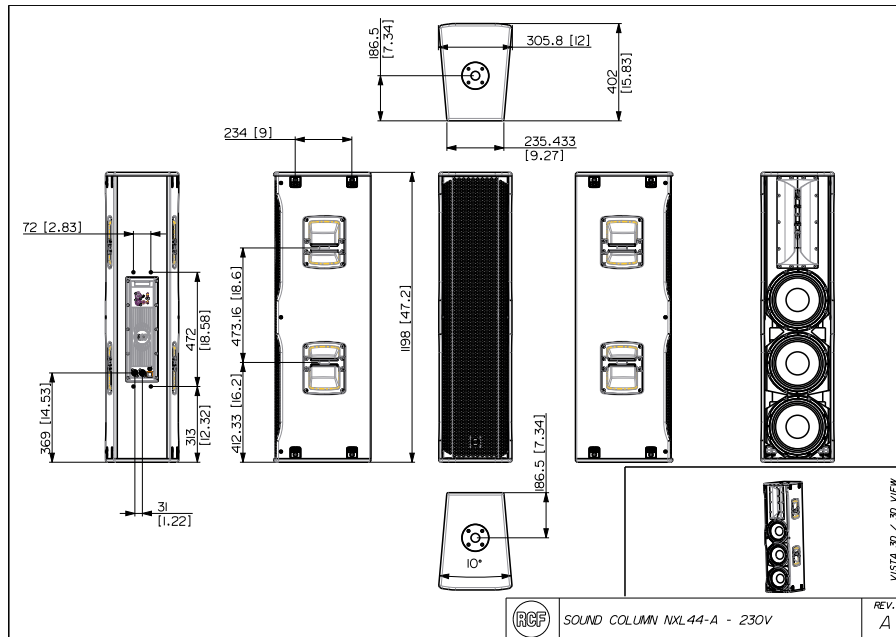

### TECHNICAL SPECIFICATIONS

<b>Acoustical specifications</b>	Frequency Response	45 Hz ÷ 20000 Hz
	Max SPL @ 1m	134 dB
	Horizontal coverage angle	90°
	Vertical coverage angle	30°
<b>Transducers</b>	Compression Driver	1 x 1.4" neo, 3.0" v.c
	Woofer	3 x 10" neo, 2.5" v.c
<b>Input/Output section</b>	Input signal	bal/unbal
	Input connectors	XLR, Jack
	Output connectors	XLR
	Input sensitivity	-2 dBu/+4 dBu
<b>Processor section</b>	Crossover Frequencies	800 Hz
	Protections	Thermal, RMS
	Limiter	Soft Limiter
	Controls	Volume, EQ Shape, Mic/Line
<b>Power section</b>	Total Power	1400 W Peak, 700 W RMS
	High frequencies	400 W Peak, 200 W RMS
	Low frequencies	1000 W Peak, 500 W RMS
	Cooling	Convection
	Connections	Powercon IN/OUT
<b>Standard compliance</b>	Safety agency	CE compliant
<b>Physical specifications</b>	Cabinet/Case Material	Baltic birch plywood
	Hardware	4 x M8, 4 x quick lock, 2 x pole mount
	Handles	4 side
	Pole mount/Cap	35 mm insert
	Grille	Steel
	Color	Black
	<b>Size</b>	Height
Width		303 mm / 11.93 inches
Depth		402 mm / 15.83 inches
Weight		34.5 kg / 76.06 lbs