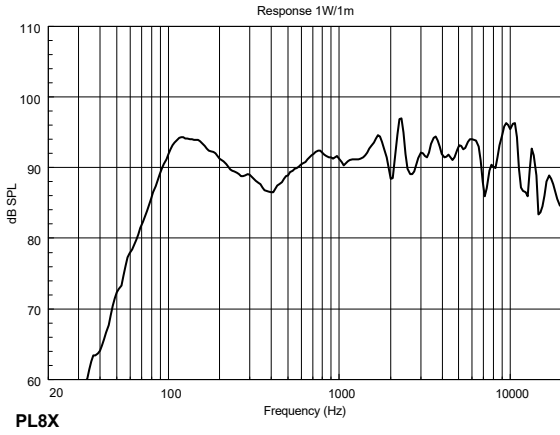

PL 8X

COAXIAL CEILING SPEAKER

ACOUSTIC MEASUREMENTS

PL 8X

COAXIAL CEILING SPEAKER

ACOUSTIC MEASUREMENTS

HORIZONTAL 1/3 POLAR PLOT