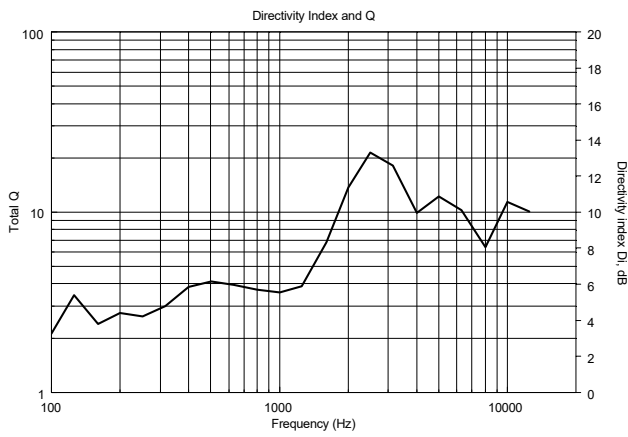

PL 8X

COAXIAL CEILING SPEAKER

ACOUSTIC MEASUREMENTS

PL 8X

COAXIAL CEILING SPEAKER

ACOUSTIC MEASUREMENTS

HORIZONTAL 1/3 POLAR PLOT