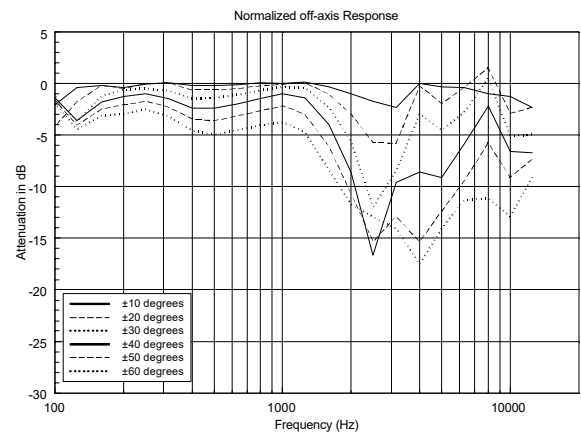

PL 8X

COAXIAL CEILING SPEAKER

ACOUSTIC MEASUREMENTS

PL 8X

COAXIAL CEILING SPEAKER

ACOUSTIC MEASUREMENTS

HORIZONTAL 1/3 POLAR PLOT