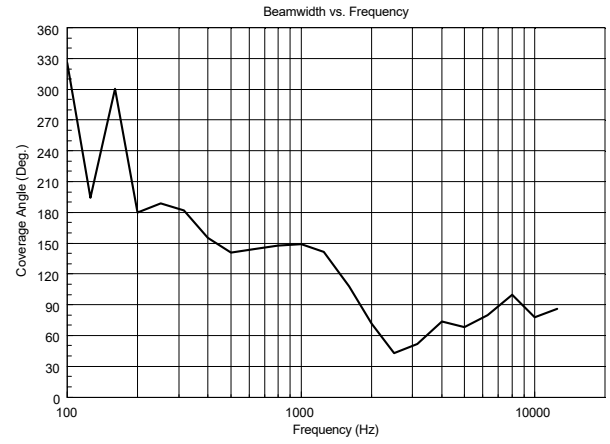

PL 8X

COAXIAL CEILING SPEAKER

ACOUSTIC MEASUREMENTS

PL 8X

COAXIAL CEILING SPEAKER

ACOUSTIC MEASUREMENTS

HORIZONTAL 1/3 POLAR PLOT