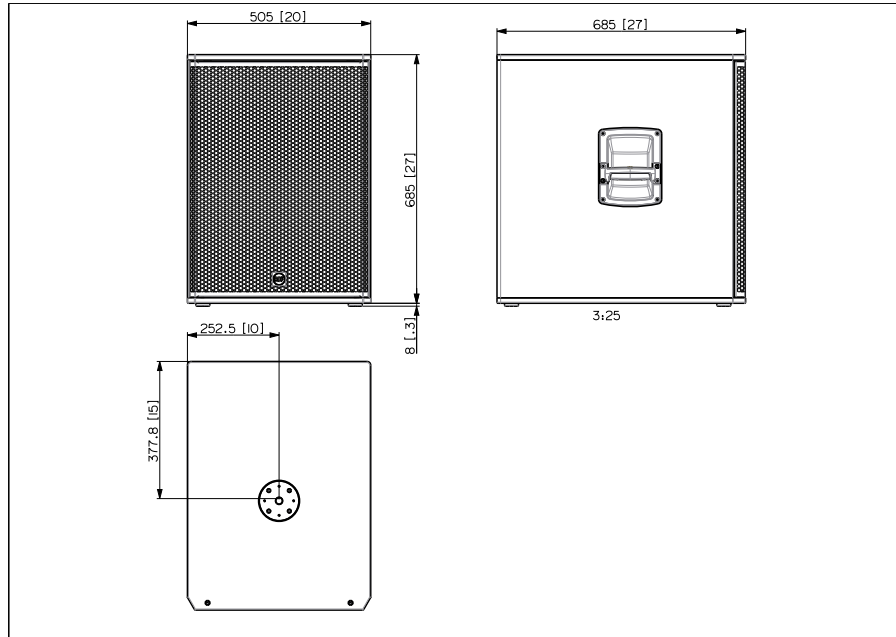

Part Number

| | | | |
|----------------------|-----------|-------|-------------------|
| 13000834 SUB 18-AX | 100-120 V | Black | EAN 8024530021856 |
| 13000836 SUB 18-AX | 220-240 V | Black | EAN 8024530021825 |
| 13000879 SUB 18-AX W | 100-120 V | White | EAN 8024530021900 |
| 13000880 SUB 18-AX W | 220-240 V | White | EAN 8024530022051 |

SUB 18-AX

PROFESSIONAL ACTIVE 18" SUBWOOFER

Line Art 2D

TECHNICAL SPECIFICATIONS

| | | |
|----------------------------------|-----------------------|---|
| Acoustical specifications | Frequency Response | 35 Hz ÷ 120 Hz |
| | Max SPL @ 1m | 135 dB |
| Transducers | Woofer | 1 x 18", 4.0" v.c |
| Input/Output section | Input signal | bal/unbal |
| | Input connectors | Combo XLR/Jack |
| | Output connectors | XLR |
| | Input sensitivity | -2 dBu/+4 dBu |
| Processor section | Protections | Thermal |
| | Limiter | Soft Limiter |
| | Controls | Encoder for Volume control and data entry. Touch Screen for parameter management and monitor. |
| Power section | Total Power | 2200 W Peak, 1100 W RMS |
| | Cooling | Convection |
| | Connections | Powercon TRUE1 TOP IN/OUT |
| Standard compliance | Safety agency | CE compliant |
| Physical specifications | Cabinet/Case Material | Plywood |
| | Handles | 1 handle per side |
| | Pole mount/Cap | M20 thread |
| | Grille | Steel |
| | Color | Black, White |
| Size | Height | 693 mm / 27.28 inches |
| | Width | 505 mm / 19.88 inches |
| | Depth | 685 mm / 26.97 inches |
| | Weight | 43.8 kg / 96.56 lbs |