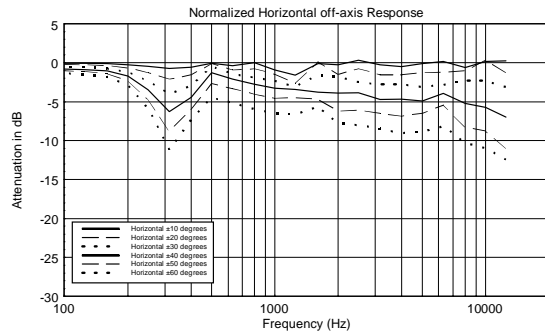

TTL 55-A WP STADIUM

ACTIVE THREE-WAY LINE ARRAY MODULE

ACOUSTIC MEASUREMENTS

TTL 55-A WP STADIUM

ACTIVE THREE-WAY LINE ARRAY MODULE

ACOUSTIC MEASUREMENTS

TTL 55-A WP STADIUM

ACTIVE THREE-WAY LINE ARRAY MODULE

ACOUSTIC MEASUREMENTS