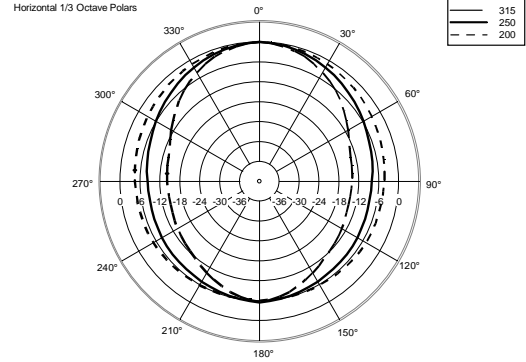

TTL 55-A WP STADIUM

ACTIVE THREE-WAY LINE ARRAY MODULE

ACOUSTIC MEASUREMENTS

TTL 55-A WP STADIUM

ACTIVE THREE-WAY LINE ARRAY MODULE

ACOUSTIC MEASUREMENTS

TTL 55-A WP STADIUM

ACTIVE THREE-WAY LINE ARRAY MODULE

ACOUSTIC MEASUREMENTS