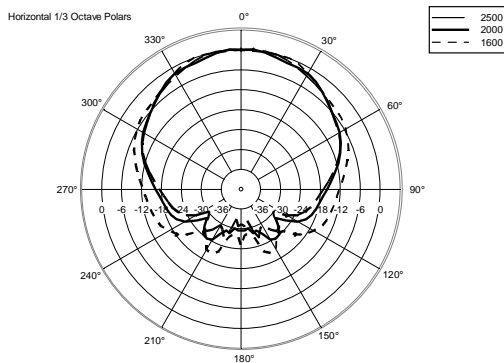

TTL 55-A WP STADIUM

ACTIVE THREE-WAY LINE ARRAY MODULE

ACOUSTIC MEASUREMENTS

TTL 55-A WP STADIUM

ACTIVE THREE-WAY LINE ARRAY MODULE

ACOUSTIC MEASUREMENTS

TTL 55-A WP STADIUM

ACTIVE THREE-WAY LINE ARRAY MODULE

ACOUSTIC MEASUREMENTS