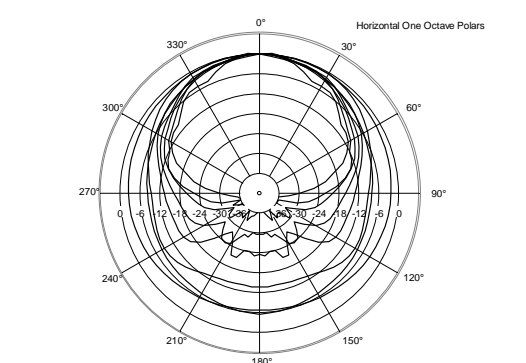

TTL 55-A WP STADIUM

ACTIVE THREE-WAY LINE ARRAY MODULE

ACOUSTIC MEASUREMENTS

TTL 55-A WP STADIUM

ACTIVE THREE-WAY LINE ARRAY MODULE

ACOUSTIC MEASUREMENTS

TTL 55-A WP STADIUM

ACTIVE THREE-WAY LINE ARRAY MODULE

ACOUSTIC MEASUREMENTS