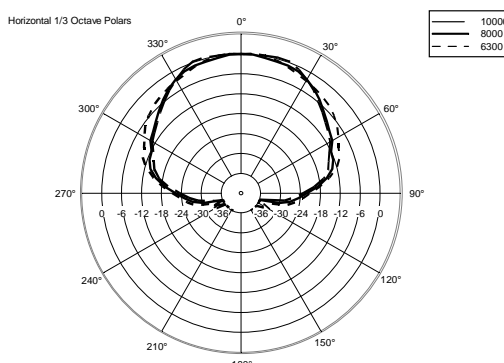

TTL 55-A WP STADIUM

ACTIVE THREE-WAY LINE ARRAY MODULE

ACOUSTIC MEASUREMENTS

TTL 55-A WP STADIUM

ACTIVE THREE-WAY LINE ARRAY MODULE

ACOUSTIC MEASUREMENTS

TTL 55-A WP STADIUM

ACTIVE THREE-WAY LINE ARRAY MODULE

ACOUSTIC MEASUREMENTS