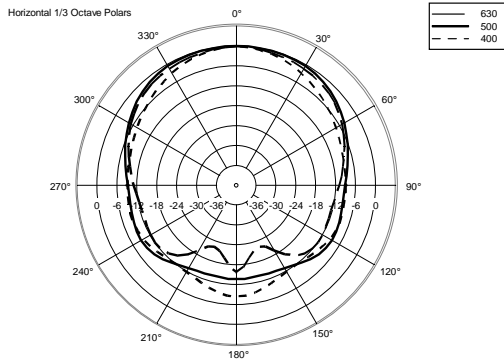

TTL 55-A WP STADIUM

ACTIVE THREE-WAY LINE ARRAY MODULE

ACOUSTIC MEASUREMENTS

TTL 55-A WP STADIUM

ACTIVE THREE-WAY LINE ARRAY MODULE

ACOUSTIC MEASUREMENTS

TTL 55-A WP STADIUM

ACTIVE THREE-WAY LINE ARRAY MODULE

ACOUSTIC MEASUREMENTS