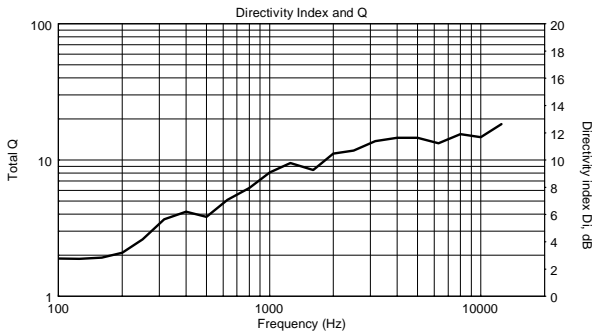

TTL 55-A WP STADIUM

ACTIVE THREE-WAY LINE ARRAY MODULE

ACOUSTIC MEASUREMENTS

TTL 55-A WP STADIUM

ACTIVE THREE-WAY LINE ARRAY MODULE

ACOUSTIC MEASUREMENTS

TTL 55-A WP STADIUM

ACTIVE THREE-WAY LINE ARRAY MODULE

ACOUSTIC MEASUREMENTS