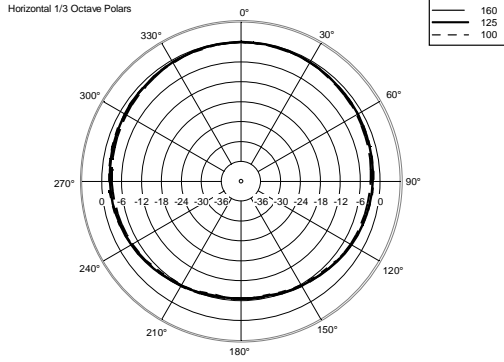

TTL 55-A WP STADIUM

ACTIVE THREE-WAY LINE ARRAY MODULE

ACOUSTIC MEASUREMENTS

TTL 55-A WP STADIUM

ACTIVE THREE-WAY LINE ARRAY MODULE

ACOUSTIC MEASUREMENTS

TTL 55-A WP STADIUM

ACTIVE THREE-WAY LINE ARRAY MODULE

ACOUSTIC MEASUREMENTS