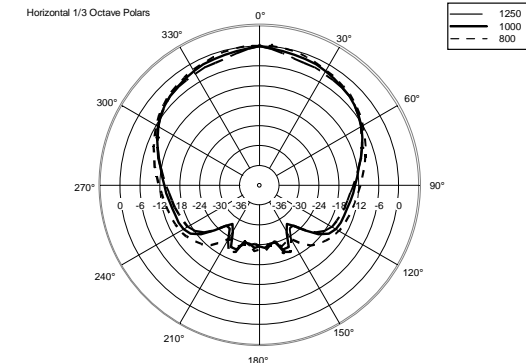

TTL 55-A WP STADIUM

ACTIVE THREE-WAY LINE ARRAY MODULE

ACOUSTIC MEASUREMENTS

TTL 55-A WP STADIUM

ACTIVE THREE-WAY LINE ARRAY MODULE

ACOUSTIC MEASUREMENTS

TTL 55-A WP STADIUM

ACTIVE THREE-WAY LINE ARRAY MODULE

ACOUSTIC MEASUREMENTS