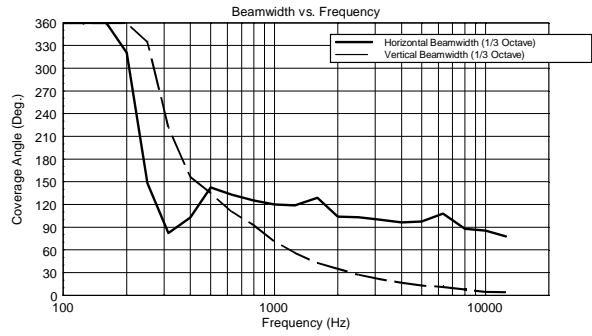

TTL 55-A WP STADIUM

ACTIVE THREE-WAY LINE ARRAY MODULE

ACOUSTIC MEASUREMENTS

TTL 55-A WP STADIUM

ACTIVE THREE-WAY LINE ARRAY MODULE

ACOUSTIC MEASUREMENTS

TTL 55-A WP STADIUM

ACTIVE THREE-WAY LINE ARRAY MODULE

ACOUSTIC MEASUREMENTS