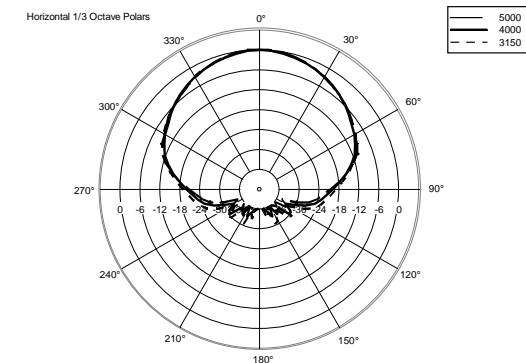

TTL 55-A WP STADIUM

ACTIVE THREE-WAY LINE ARRAY MODULE

ACOUSTIC MEASUREMENTS

TTL 55-A WP STADIUM

ACTIVE THREE-WAY LINE ARRAY MODULE

ACOUSTIC MEASUREMENTS

TTL 55-A WP STADIUM

ACTIVE THREE-WAY LINE ARRAY MODULE

ACOUSTIC MEASUREMENTS