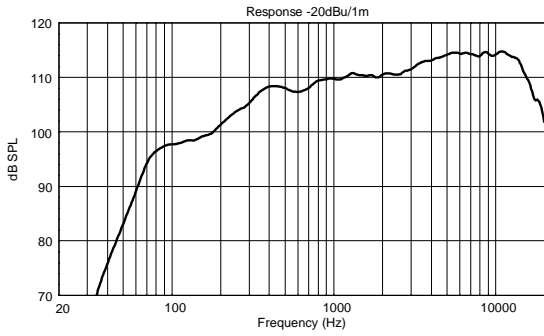

TTL 55-A WP STADIUM

ACTIVE THREE-WAY LINE ARRAY MODULE

ACOUSTIC MEASUREMENTS

TTL 55-A WP STADIUM

ACTIVE THREE-WAY LINE ARRAY MODULE

ACOUSTIC MEASUREMENTS

TTL 55-A WP STADIUM

ACTIVE THREE-WAY LINE ARRAY MODULE

ACOUSTIC MEASUREMENTS