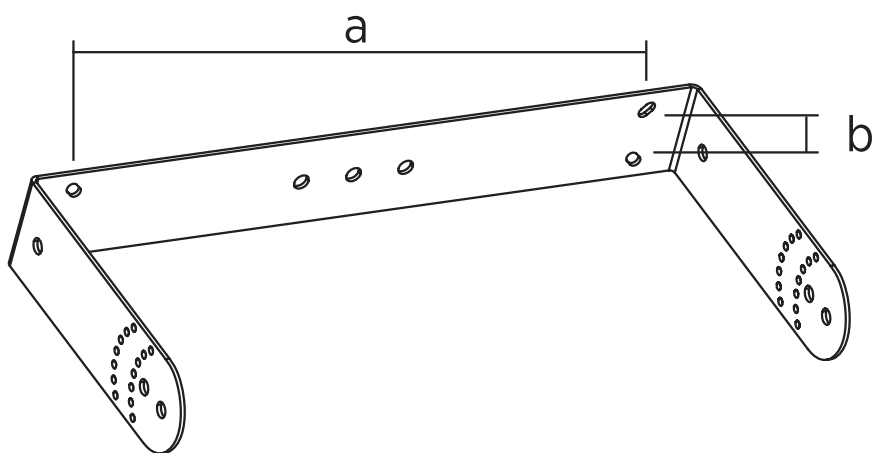

## DESCRIPTION

Pair of brackets for mounting C3110-96 and C3110-126 speakers on the wall. Adjustable inclination

## FEATURES

- Strong steel construction
- Adjustable inclination
- Painted with black, scratch resistant, paint

**TECHNICAL SPECIFICATIONS**

<b>General specifications</b>	Speaker orientation	Vertical
	Compatible models	C3110-96, C3110-126
<b>Standard compliance</b>	CE marking:	Yes
<b>Physical specifications</b>	Cabinet/Case Material:	Steel
<b>Size</b>	Weight:	4.27 kg / 9.41 lbs
<b>Shipping informations</b>	Package Height:	65 mm / 2.56 inches
	Package Width:	390 mm / 15.35 inches
	Package Depth:	350 mm / 13.78 inches
	Package Weight:	4.5 kg / 9.92 lbs

**PART NUMBER**

- **13360196**

V-BR 2X NC10

EAN 8024530007430

**DRAWINGS**

	<b>a</b>	<b>b</b>
<b>H-BR 2X NC06</b>	370 mm	45 mm
<b>H-BR 2X NC08</b>	400 mm	45 mm
<b>H-BR 2X NC10</b>	470 mm	45 mm
<b>H-BR 2X NC12</b>	600 mm	45 mm
<b>H-BR 2X NC15</b>	670 mm	45 mm

	<b>a</b>	<b>b</b>
<b>V-BR 2X NC06</b>	190 mm	25 mm
<b>V-BR 2X NC08</b>	220 mm	25 mm
<b>V-BR 2X NC10</b>	270 mm	25 mm
<b>V-BR 2X NC12</b>	330 mm	45 mm
<b>V-BR 2X NC15</b>	400 mm	45 mm