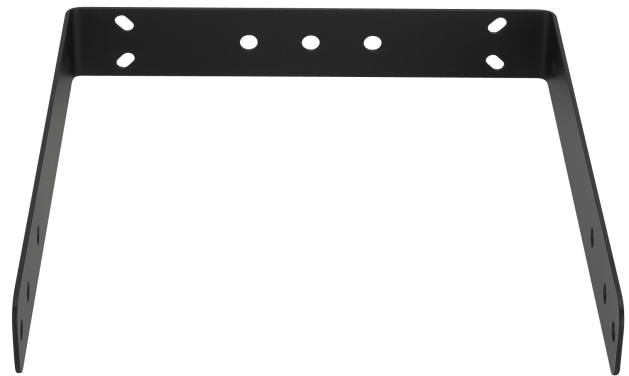

# V-BR 2X NC10

PAIR OF VERTICAL BRACKETS

## DESCRIPTION

Pair of brackets for mounting C3110-96 and C3110-126 speakers on the wall. Adjustable inclination

## FEATURES

- Strong steel construction
- Adjustable inclination
- Painted with black, scratch resistant, paint

**TECHNICAL SPECIFICATIONS**

<b>General specifications</b>	Speaker orientation	Vertical
	Compatible models	C3110-96, C3110-126
<b>Standard compliance</b>	CE marking:	Yes
<b>Physical specifications</b>	Cabinet/Case Material:	Steel
<b>Size</b>	Weight:	4.27 kg / 9.41 lbs
<b>Shipping informations</b>	Package Height:	65 mm / 2.56 inches
	Package Width:	390 mm / 15.35 inches
	Package Depth:	350 mm / 13.78 inches
	Package Weight:	4.5 kg / 9.92 lbs

**PART NUMBER**

- **13360196**

V-BR 2X NC10

EAN 8024530007430

**DRAWINGS**

	<b>a</b>	<b>b</b>
<b>H-BR 2X NC06</b>	370 mm	45 mm
<b>H-BR 2X NC08</b>	400 mm	45 mm
<b>H-BR 2X NC10</b>	470 mm	45 mm
<b>H-BR 2X NC12</b>	600 mm	45 mm
<b>H-BR 2X NC15</b>	670 mm	45 mm