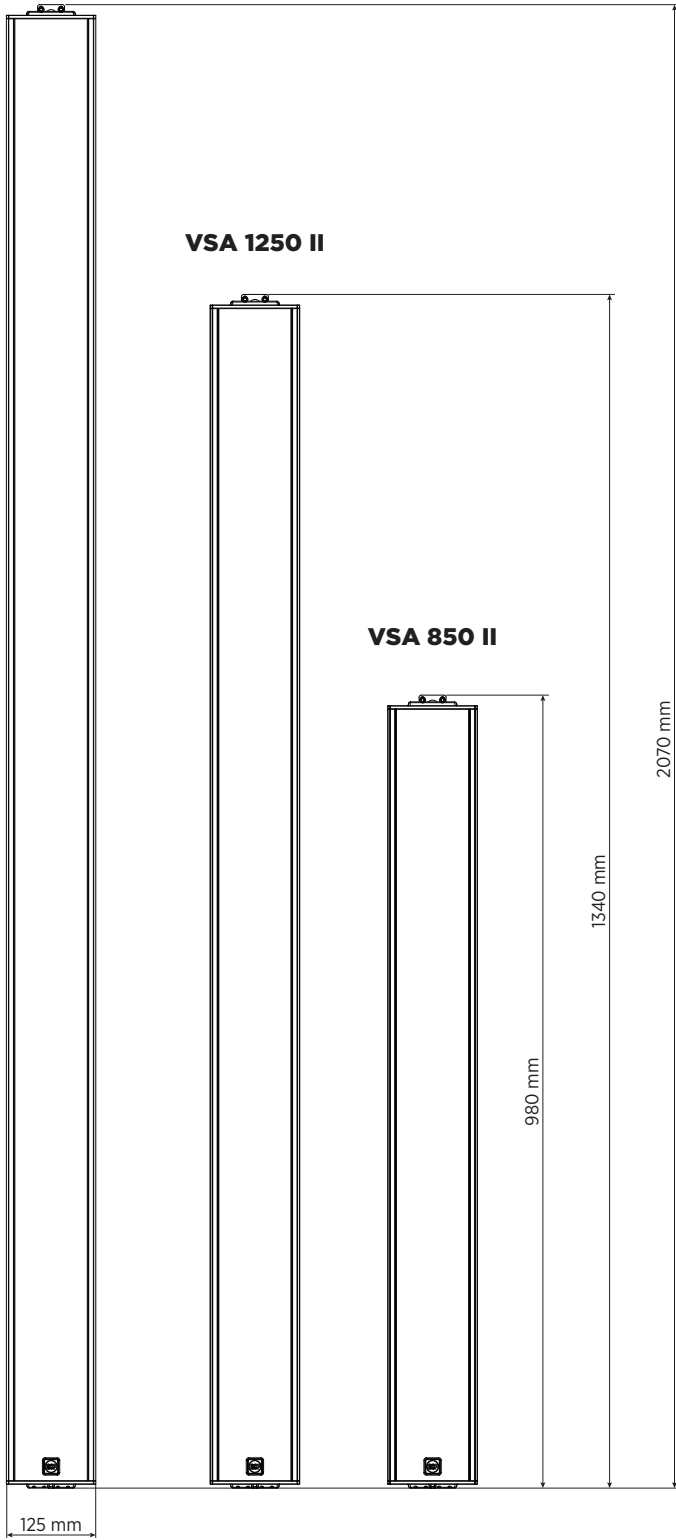

DRAWINGS

FRONT VIEW

SIDE VIEW

REAR VIEW

VSA 2050 II

97 mm
104 mm Including bracket